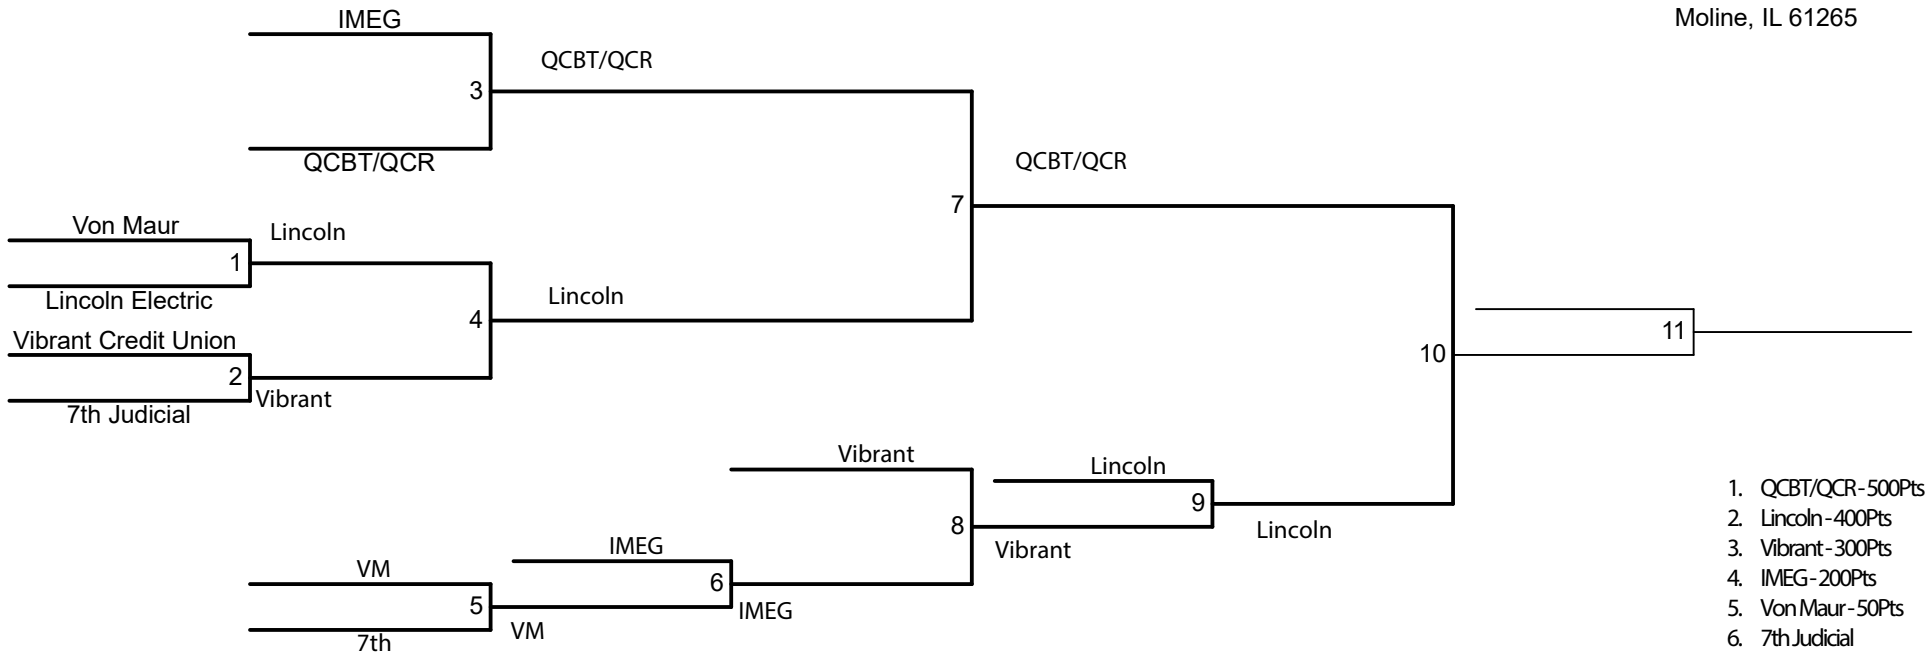

1. QCBT/QCR-500Pts
2. Lincoln-400Pts
3. Vibrant-300Pts
4. IMEG-200Pts
5. VonMaur-50Pts
6. 7thJudicial