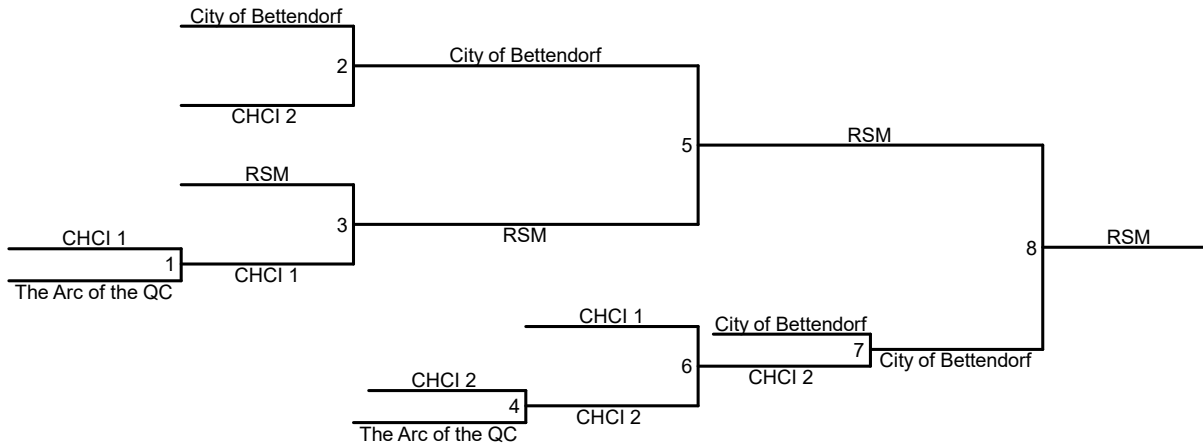

QUAD CITIES CORPORATE *GAMES*

Coed Pickleball Tournament
Division 1
Saturday, June 8, 2024
Check-in: 8:30 AM
Start Time: 9:00 AM

MeI Mckay Park
9009 Ridgewood Rd

- Division 1 Coed Results
1. CHCI - 500pts
 2. IHMVU - 400pts
 3. City of Bettendorf - 300pts
 4. City of Moline - 200pts
 5. The Arc of the QC - 50pts
 6. Crawford Company - 50pts

QUAD CITIES CORPORATE *GAMES*

Men's Pickleball Tournament
Division 1
Saturday, June 8, 2024
Check-in: 8:30 AM
Start Time: 9:00 AM

Mel McKay Park
9009 Ridgewood Rd
Rock Island, IL 61201

- Division 1 Mens Results:
1. City of Bettendorf - 500pts
 2. City of Davenport 2 - 400pts
 3. City of Davenport 1 - 300pts
 4. Crawford Company 1 - 200pts
 5. Community Health Care 2 - 50pts
 6. Crawford Compay 2 - 50pts

QUAD CITIES

CORPORATE *GAMES*

Women's Pickleball Tournament
Division 1
Saturday, June 8, 2024
Check-in: 8:30 AM
Start Time: 9:00 AM

Mel McKay Park
9009 Ridgewood Rd
Rock Island, IL 61201

- Division 3 Results:
1. RSM - 500pts
 2. City of Bettendorf - 400pts
 3. CHCI 2 - 300pts
 4. CHCI 1 - 200pts
 5. The Arc of the QC - 50pts

QUAD CITIES CORPORATE *GAMES*

Coed Pickleball Tournament
Division 2
Saturday, June 8, 2024
Check-in: 8:30 AM
Start Time: 9:00 AM

Riverside Park
3300 5th Ave
Moline, IL 61265

1. QCBT/QCR-500Pts
2. Lincoln-400Pts
3. Vibrant-300Pts
4. IMEG-200Pts
5. VonMaur-50Pts
6. 7thJudicial