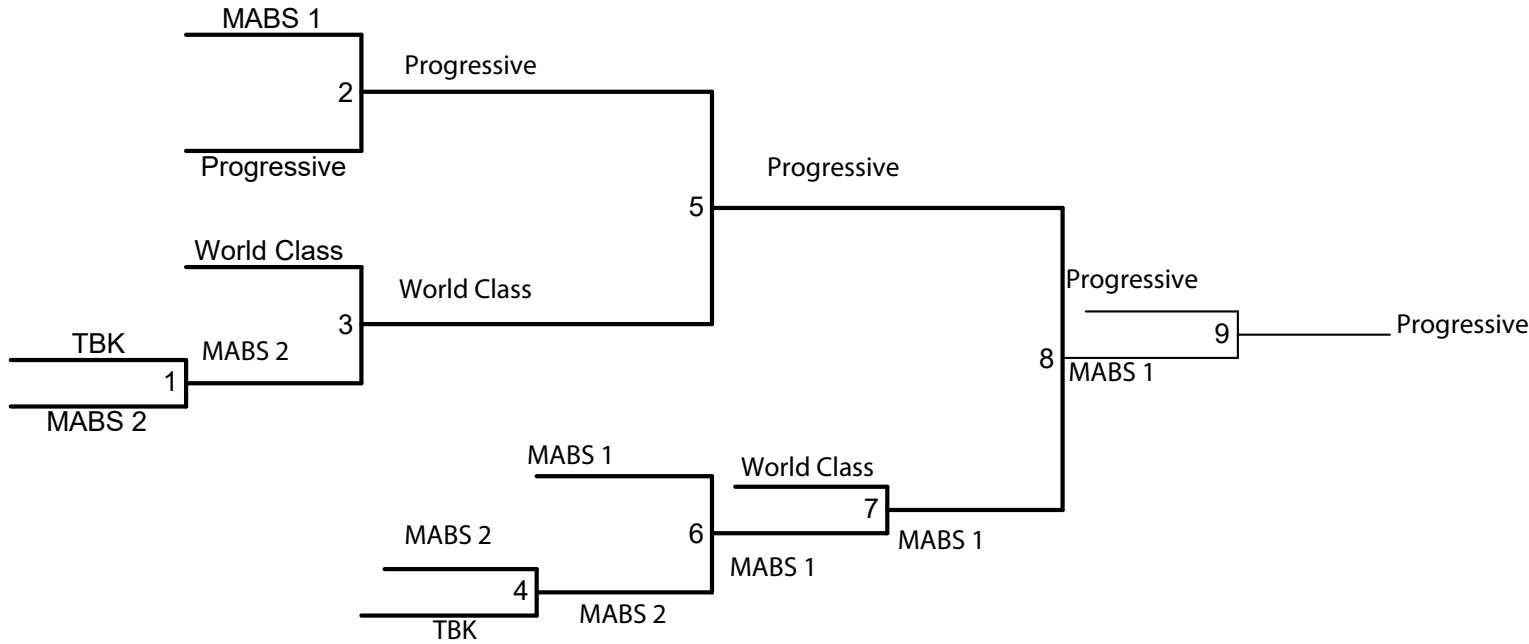

QUAD CITIES CORPORATE *GAMES*

Round 1	
Game	
1	Estes vs. Quad Scout
2	MABS vs. Republic

Round 2	
Game	
3	Republic vs. Estes
4	Quad Scout vs. MABS

Round 3	
Game	
5	Estes vs. MABS
6	Republic vs. Quad Scout

Coed Pickleball Tournament
Division 3
Sunday, June 9th, 2024
Check-in: 8:30 AM
Start Time: 9:00
Riverside Park
3300 5th Ave
Moline, IL 61265

1. Republic - 500 Pts
2. MABS - 400 Pts
3. Estes - 300 Pts
4. Quad Scouts - 200Pts

QUAD CITIES CORPORATE *GAMES*

Mens Pickleball Tournament
Division 3
Sunday, June 9th, 2024
Check-in: 8:30 AM
Start Time: 9:00
Riverside Park
3300 5th Ave
Moline, IL 61265

1. Progressive - 500 Pts
2. MABS 1 - 400 Pts
3. World - 300 Pts
4. MABS 2 - 200 Pts
5. TBK - 50 Pts