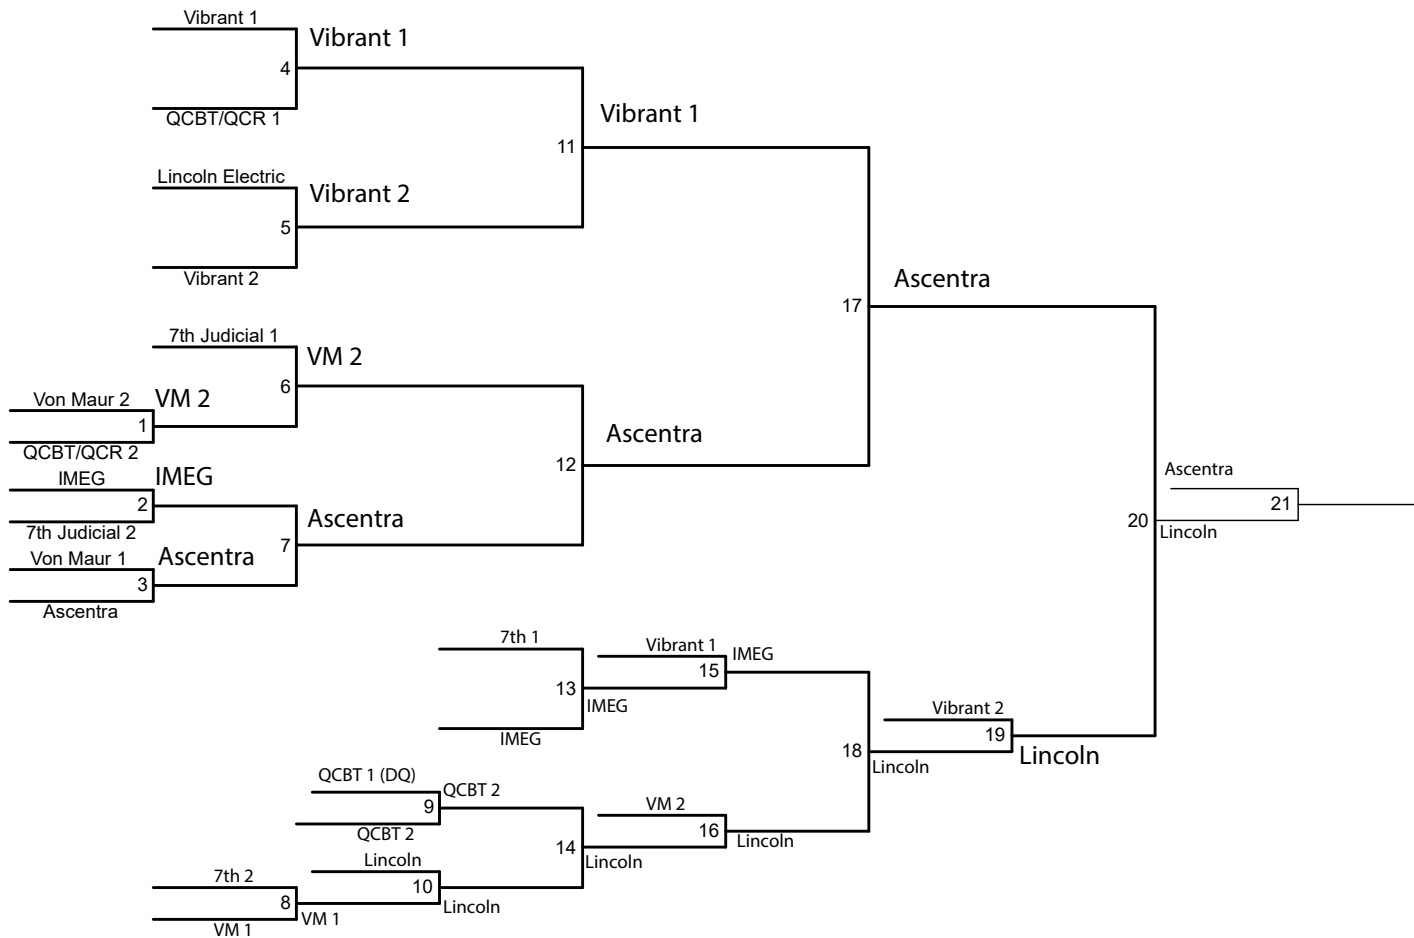

QUAD CITIES CORPORATE *GAMES*

Coed Pickleball Tournament
Division 2
Saturday, June 8, 2024
Check-in: 8:30 AM
Start Time: 9:00 AM

Riverside Park
3300 5th Ave
Moline, IL 61265

1. QCBT/QCR-500Pts
2. Lincoln-400Pts
3. Vibrant-300Pts
4. IMEG-200Pts
5. VonMaur-50Pts
6. 7thJudicial

QUAD CITIES CORPORATE GAMES

Men's Pickleball Tournament
Division 2
Saturday, June 8, 2024
Check-in: 8:30 AM
Start Time: 9:00 AM

Riverside Park
3300 5th Ave

- 1. Lincoln 1 - 500Pts
- 2. 7th 1 - 400Pts
- 3. IMEG 2 - 300Pts
- 4. 7th 2 - 200Pts
- 5. Lincoln 2 - 50Pts
- 6. IMEG 1 - 50Pts

QUAD CITIES

CORPORATE *GAMES*

Women's Pickleball Tournament
 Division 2
 Saturday, June 8, 2024
 Check-in: 8:30 AM
 Start Time: 9:00 AM

Riverside Park
 3300 5th Ave
 Moline, IL 61265

1. Lincoln
2. Ascentra
3. Vibrant 2
4. IMEG
5. Von Maur 2
6. Vibrant 1

QUAD CITIES CORPORATE *GAMES*

Round 1	
Game	
1	Estes vs. Quad Scout
2	MABS vs. Republic

Round 2	
Game	
3	Republic vs. Estes
4	Quad Scout vs. MABS

Round 3	
Game	
5	Estes vs. MABS
6	Republic vs. Quad Scout