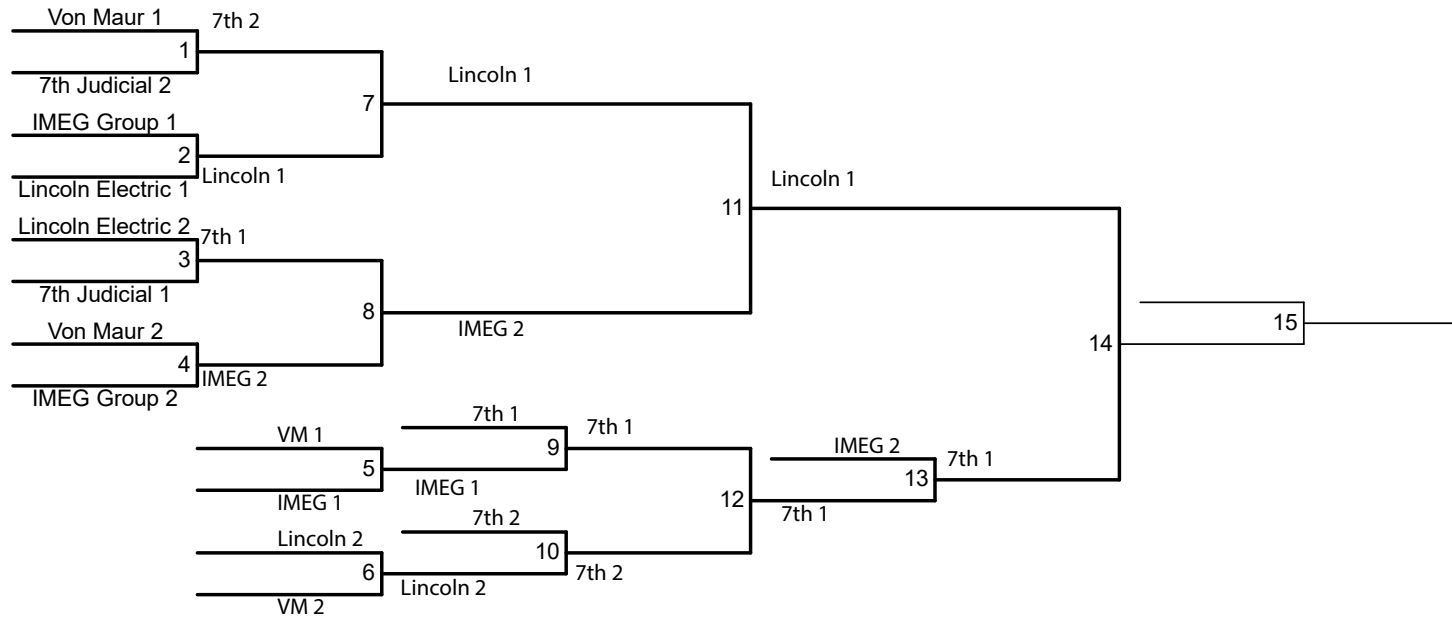

QUAD CITIES

CORPORATE *GAMES*

Women's Pickleball Tournament
Division 1
Saturday, June 8, 2024
Check-in: 8:30 AM
Start Time: 9:00 AM

Mel McKay Park
9009 Ridgewood Rd
Rock Island, IL 61201

- Division 3 Results:
1. RSM - 500pts
 2. City of Bettendorf - 400pts
 3. CHCI 2 - 300pts
 4. CHCI 1 - 200pts
 5. The Arc of the QC - 50pts

QUAD CITIES CORPORATE *GAMES*

Coed Pickleball Tournament
Division 2
Saturday, June 8, 2024
Check-in: 8:30 AM
Start Time: 9:00 AM

Riverside Park
3300 5th Ave
Moline, IL 61265

1. QCBT/QCR-500Pts
2. Lincoln-400Pts
3. Vibrant-300Pts
4. IMEG-200Pts
5. VonMaur-50Pts
6. 7thJudicial

QUAD CITIES CORPORATE GAMES

Men's Pickleball Tournament
Division 2
Saturday, June 8, 2024
Check-in: 8:30 AM
Start Time: 9:00 AM

Riverside Park
3300 5th Ave

- 1. Lincoln 1 - 500Pts
- 2. 7th 1 - 400Pts
- 3. IMEG 2 - 300Pts
- 4. 7th 2 - 200Pts
- 5. Lincoln 2 - 50Pts
- 6. IMEG 1 - 50Pts