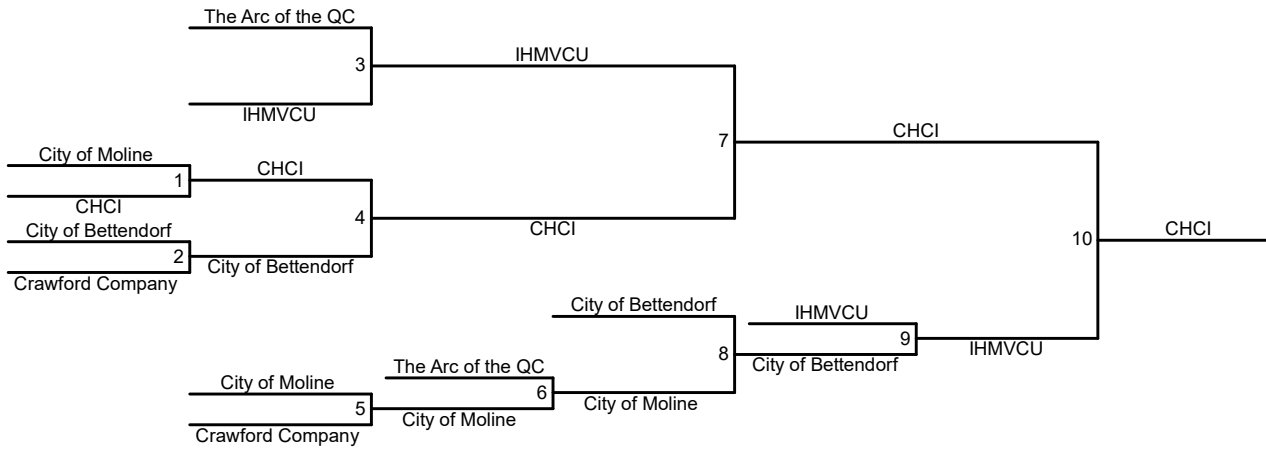

QUAD CITIES CORPORATE *GAMES*

Coed Pickleball Tournament
Division 1
Saturday, June 8, 2024
Check-in: 8:30 AM
Start Time: 9:00 AM

MeI Mckay Park
9009 Ridgewood Rd

- Division 1 Coed Results
1. CHCI - 500pts
 2. IHMVU - 400pts
 3. City of Bettendorf - 300pts
 4. City of Moline - 200pts
 5. The Arc of the QC - 50pts
 6. Crawford Company - 50pts

QUAD CITIES CORPORATE *GAMES*

Men's Pickleball Tournament
Division 1
Saturday, June 8, 2024
Check-in: 8:30 AM
Start Time: 9:00 AM

Mel McKay Park
9009 Ridgewood Rd
Rock Island, IL 61201

- Division 1 Mens Results:
1. City of Bettendorf - 500pts
 2. City of Davenport 2 - 400pts
 3. City of Davenport 1 - 300pts
 4. Crawford Company 1 - 200pts
 5. Community Health Care 2 - 50pts
 6. Crawford Compay 2 - 50pts

QUAD CITIES

CORPORATE *GAMES*

Women's Pickleball Tournament
Division 1
Saturday, June 8, 2024
Check-in: 8:30 AM
Start Time: 9:00 AM

Mel McKay Park
9009 Ridgewood Rd
Rock Island, IL 61201

- Division 3 Results:
1. RSM - 500pts
 2. City of Bettendorf - 400pts
 3. CHCI 2 - 300pts
 4. CHCI 1 - 200pts
 5. The Arc of the QC - 50pts

QUAD CITIES CORPORATE *GAMES*

Coed Pickleball Tournament
Division 2
Saturday, June 8, 2024
Check-in: 8:30 AM
Start Time: 9:00 AM

Riverside Park
3300 5th Ave
Moline, IL 61265

1. QCBT/QCR-500Pts
2. Lincoln-400Pts
3. Vibrant-300Pts
4. IMEG-200Pts
5. VonMaur-50Pts
6. 7thJudicial