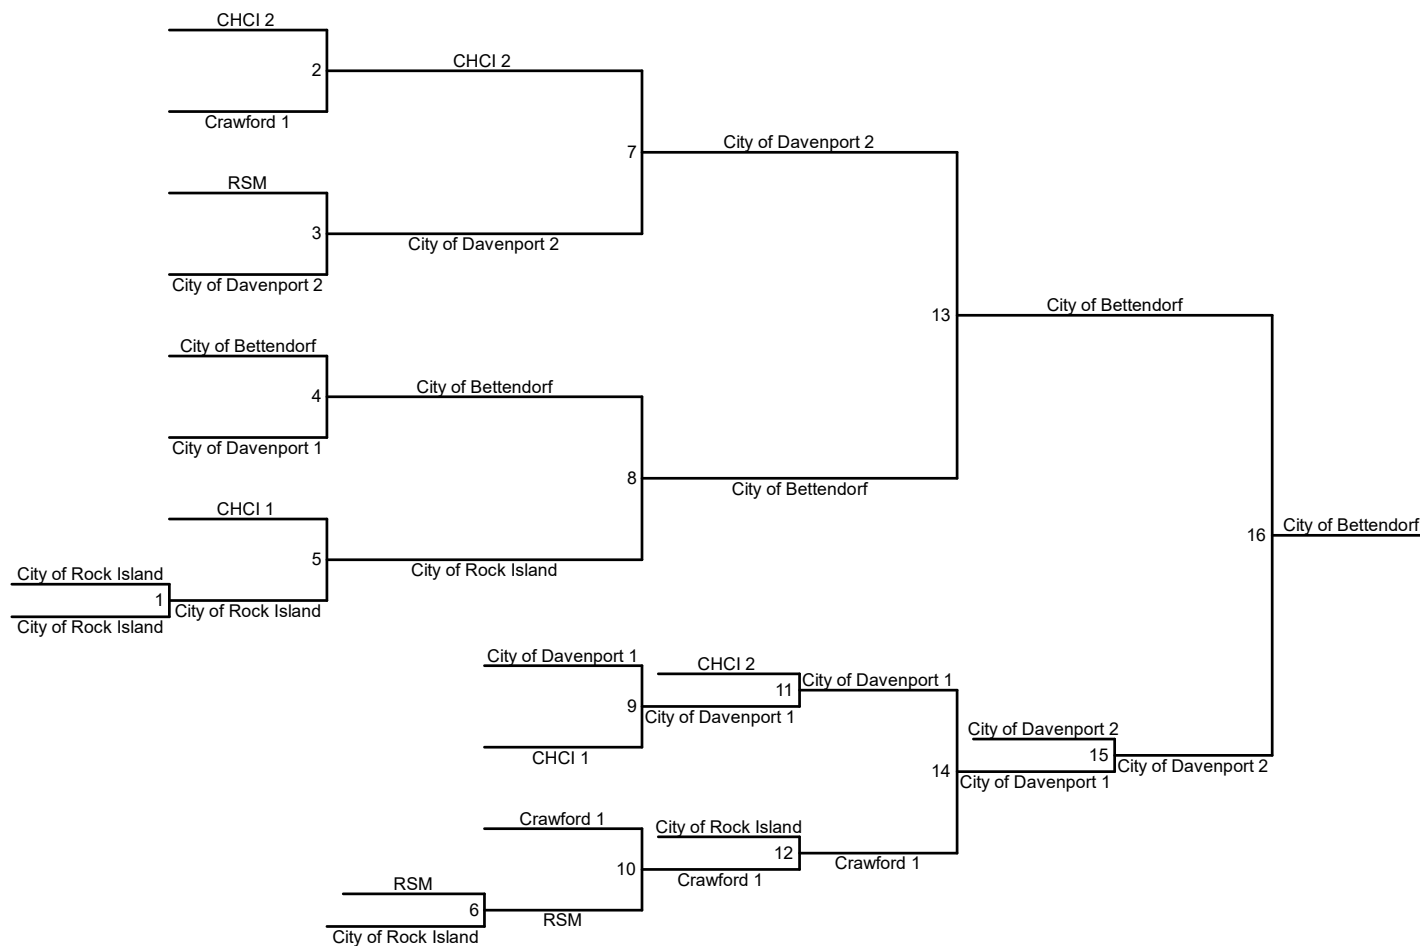

QUAD CITIES CORPORATE *GAMES*

Coed Pickleball Tournament
Division 1
Saturday, June 8, 2024
Check-in: 8:30 AM
Start Time: 9:00 AM

MeI Mckay Park
9009 Ridgewood Rd

- Division 1 Coed Results
1. CHCI - 500pts
 2. IHMVU - 400pts
 3. City of Bettendorf - 300pts
 4. City of Moline - 200pts
 5. The Arc of the QC - 50pts
 6. Crawford Company - 50pts

QUAD CITIES CORPORATE *GAMES*

Men's Pickleball Tournament
Division 1
Saturday, June 8, 2024
Check-in: 8:30 AM
Start Time: 9:00 AM

Mel McKay Park
9009 Ridgewood Rd
Rock Island, IL 61201

- Division 1 Mens Results:
1. City of Bettendorf - 500pts
 2. City of Davenport 2 - 400pts
 3. City of Davenport 1 - 300pts
 4. Crawford Company 1 - 200pts
 5. Community Health Care 2 - 50pts
 6. Crawford Compay 2 - 50pts

QUAD CITIES

CORPORATE *GAMES*

Women's Pickleball Tournament
Division 1
Saturday, June 8, 2024
Check-in: 8:30 AM
Start Time: 9:00 AM

Mel McKay Park
9009 Ridgewood Rd
Rock Island, IL 61201

- Division 3 Results:
1. RSM - 500pts
 2. City of Bettendorf - 400pts
 3. CHCI 2 - 300pts
 4. CHCI 1 - 200pts
 5. The Arc of the QC - 50pts