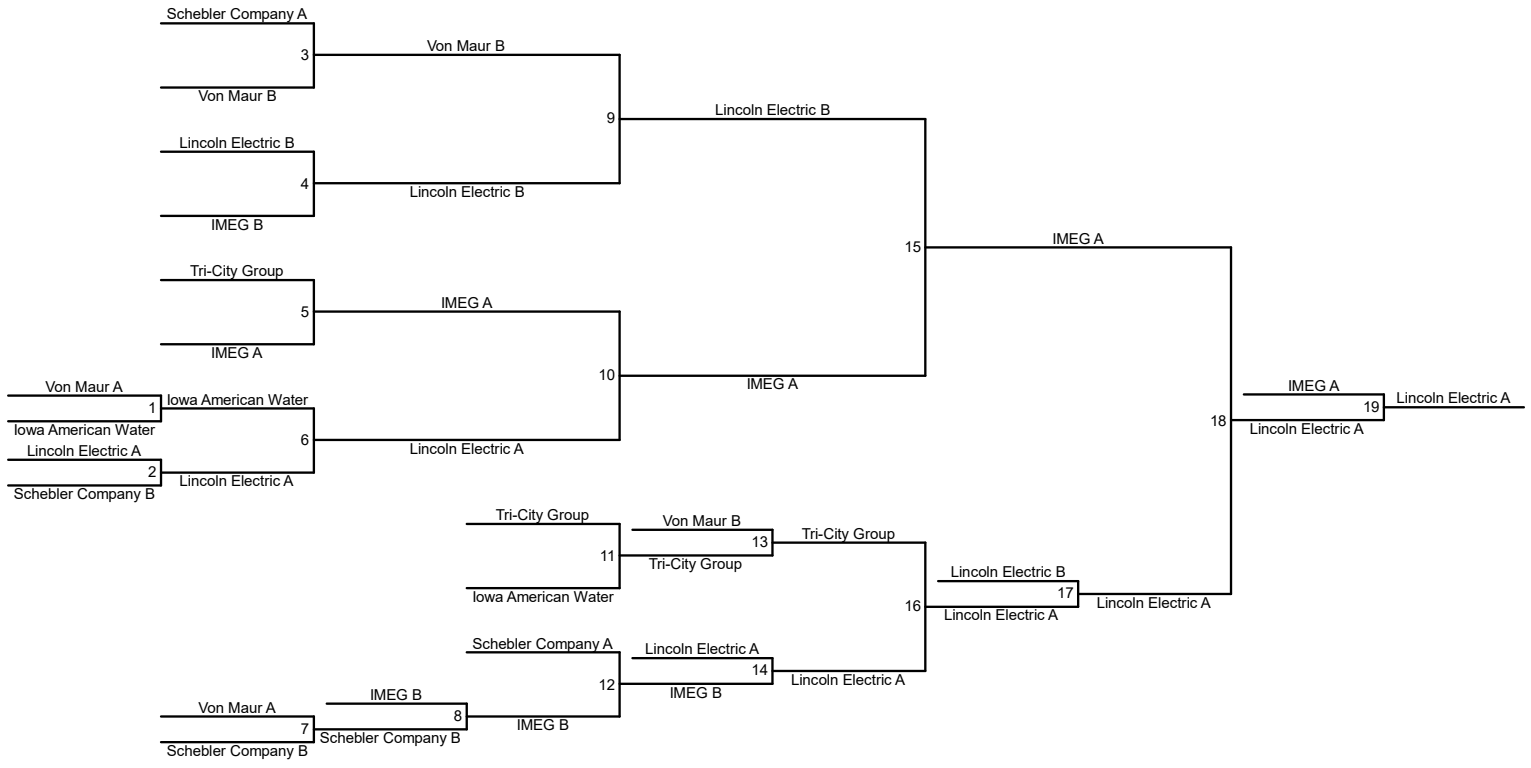

1. Results:
2. 1st - Lincoln Electric Automation A - 550pts
   - 2nd - IMEG Corp A - 450pts
   - 3rd - Lincoln Electric Automation B - 350pts
   - 4th - Tri-City Group - 250pts
   - 5th - IMEG Corp B - 100pts
   - 6th - Von Maur B - 100pts

Division 2 Men:
Date: Saturday, May 30, 2026
Check In By 8:10AM | Games Begin: 8:30AM
Location: Mel McKay Park
9009 Ridgewood Rd
Rock Island, IL 61201