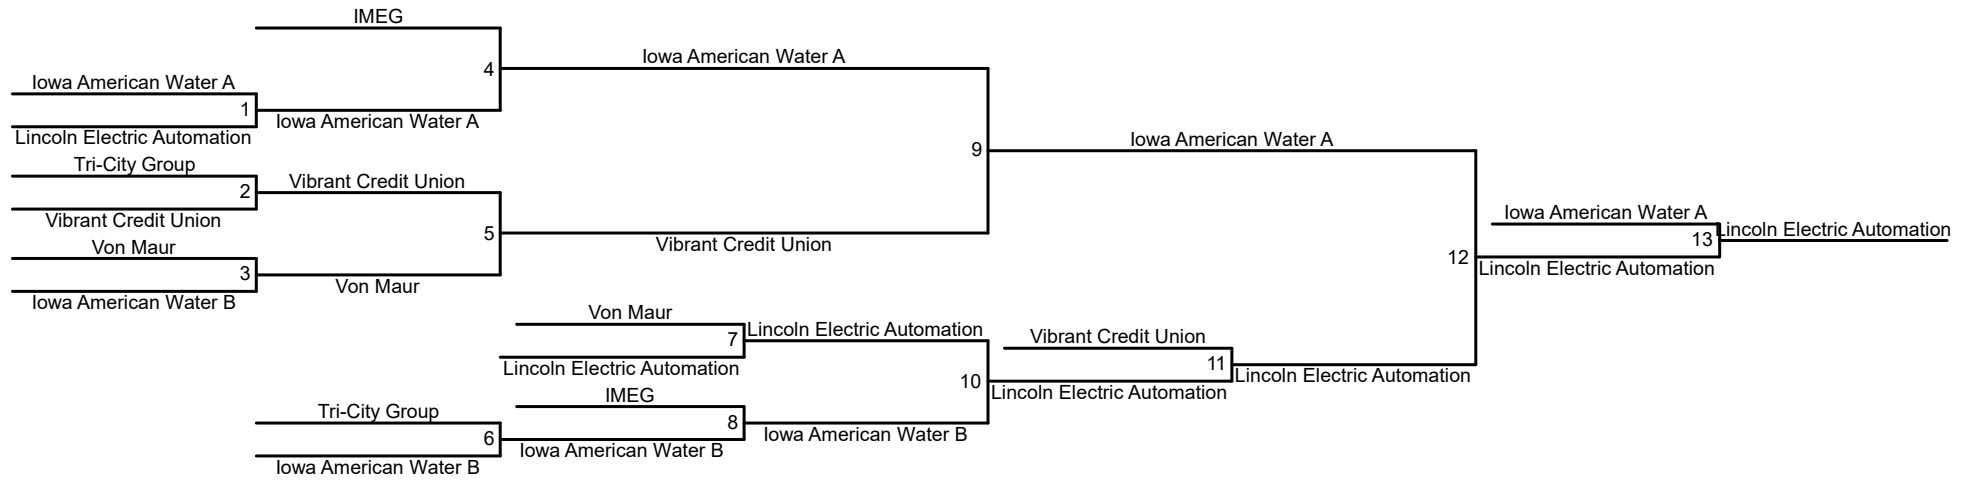

Division 1 Men:
 Date: Saturday, May 30, 2026
 Check In By 8:10AM | Games Begin 8:30AM
 Location: Riverside Park
 3300 5th Ave
 Moline, IL 61265

PRESENTED BY **Wellmark** 

Results:
 1st - Arconic - 550pts
 2nd - Crawford Company - 450pts
 3rd - Modern Woodmen - 350pts
 4th - City of Moline - 250pts
 5th - John Deere - 100pts
 6th - City of Bettendorf - 100pts

Division 1 Coed:
 Date: Saturday, May 30, 2026
 Check In By 8:10AM | Games Begin: 8:30AM
 Location: Riverside Park
 3300 5th Ave
 Moline, IL 61265

PRESENTED BY **Wellmark**

Results:
 1st - Lincoln Electric Automation - 550pts
 2nd - Iowa American Water A - 450pts
 3rd - Vibrant Credit Union - 350pts
 4th - IMEG Corp - 250pts
 5th - Von Maur - 100pts
 6th - Iowa America Water B - 100pts