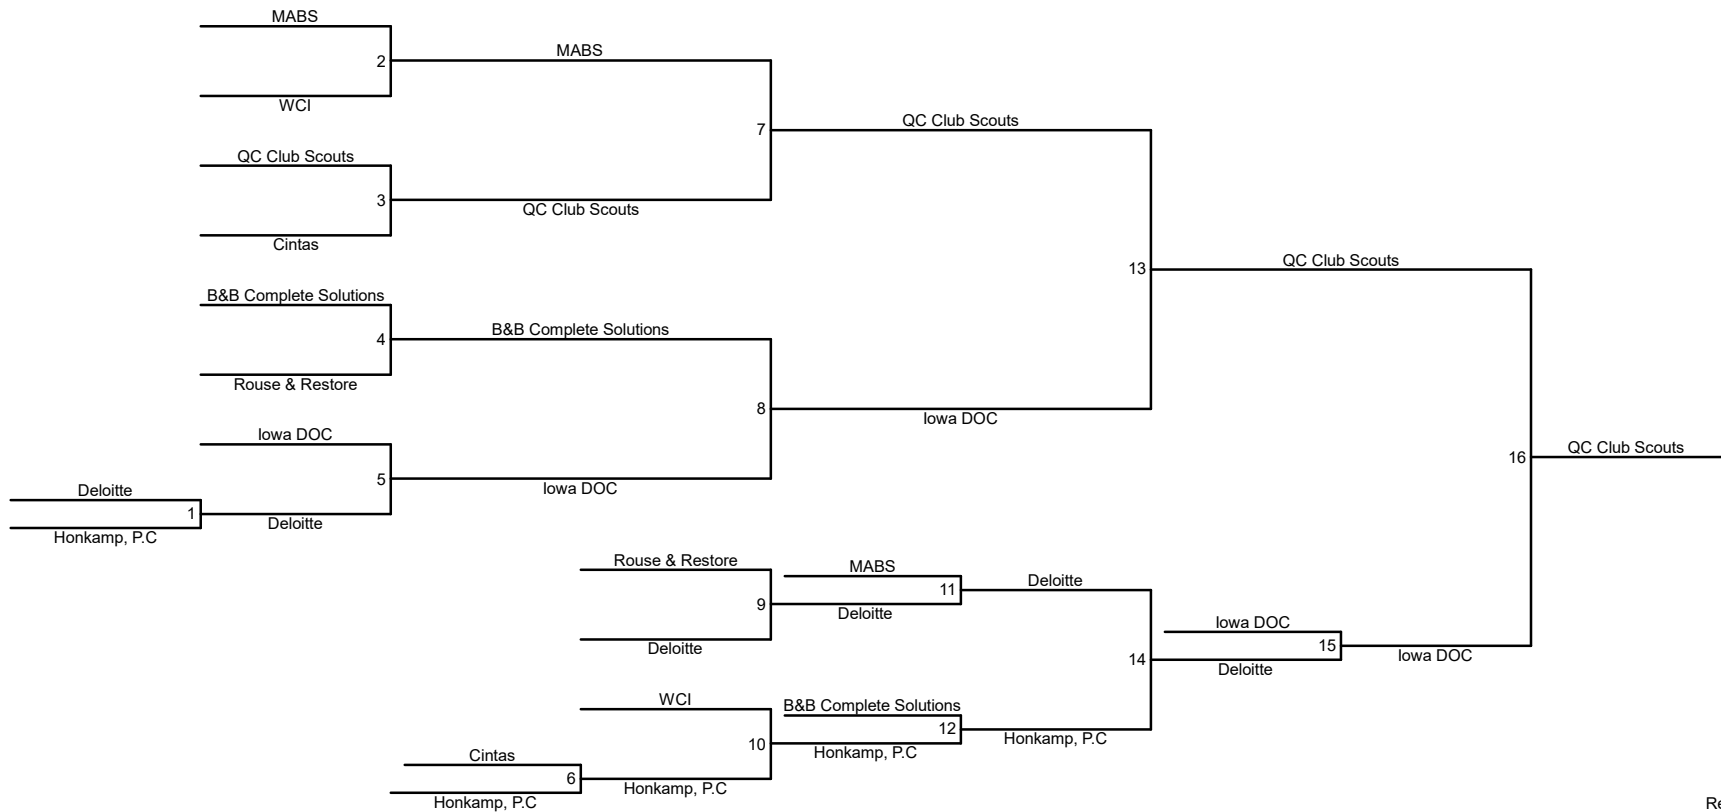

Division 3 Women:
 Date: Sunday, May 31, 2026
 Check In By 8:10AM | Games Begin: 8:30AM
 Location: Riverside Park
 3300 5th Ave
 Moline, IL 61265

PRESENTED BY Wellmark 

Results:
 1st - QC Club Scouts B - 550pts
 2nd - Rouse & Restore - 450pts
 3rd - QC Club Scouts A - 350pts
 4th - Deloitte B- 250pts
 5th - B&B Complete Solutions- 100pts
 6th - R.A Jones- 100pts

Division 3 Men:
 Date: Sunday, May 31, 2026
 Check In By 8:10AM | Games Begin: 8:30AM
 Location: Riverside Park
 3300 5th Ave
 Moline, IL 61265

PRESENTED BY Wellmark

Results:
 1st - QC Club Scouts - 550pts
 2nd - Iowa DOC - 450pts
 3rd - Deloitte - 350pts
 4th - Honkamp, P.C - 250pts
 5th - B & B Complete Solutions- 100pts
 6th - MABS - 100pts

Division 3 Coed:
 Date: Sunday, May 31, 2026
 Check In By 8:10AM | Games Begin: 8:30AM
 Location: Riverside Park
 3300 5th Ave
 Moline, IL 61265

PRESENTED BY Wellmark.