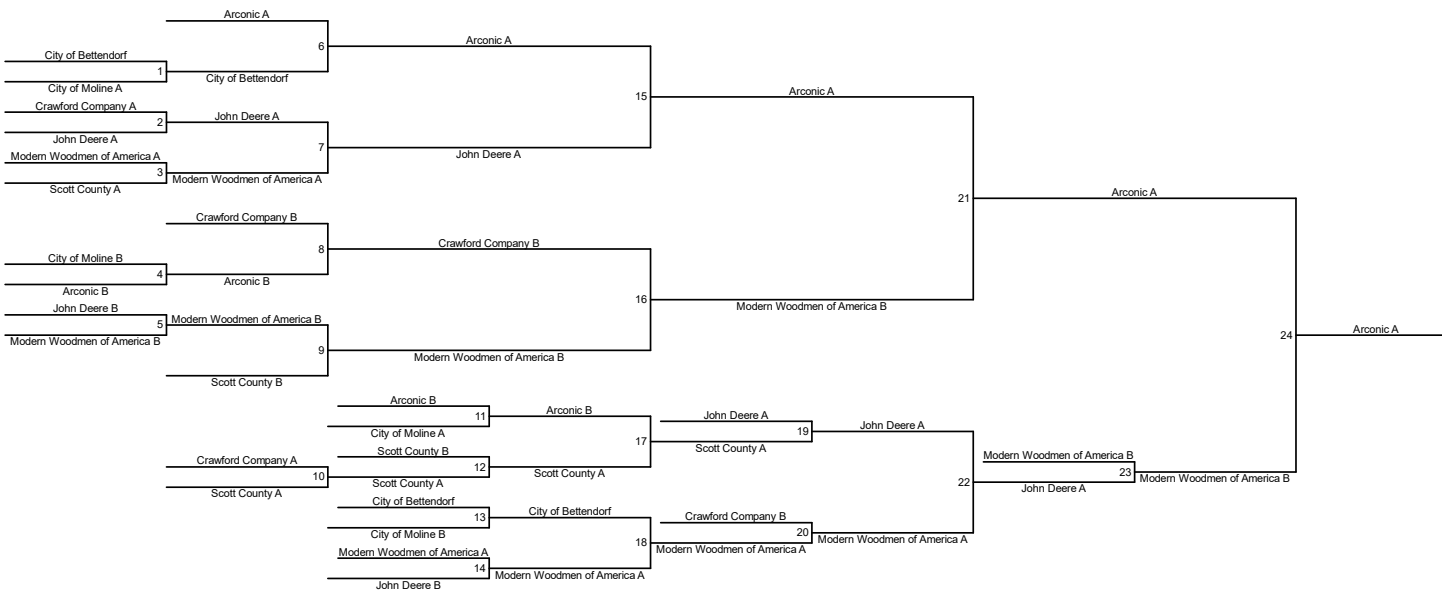

Results:
1st - Arconic A - 550pts
2nd - Modern Woodmen B - 450pts
3rd - John Deere A - 350pts
4th - Modern Woodmen A - 250pts
5th - Scott County A - 100pts
6th - Crawford Company - 100pts

Division 1 Men:
Date: Saturday, May 30, 2026
Check In By 8:10AM | Games Begin 8:30AM
Location: Riverside Park
3300 5th Ave
Moline, IL 61265

PRESENTED BY **Wellmark**