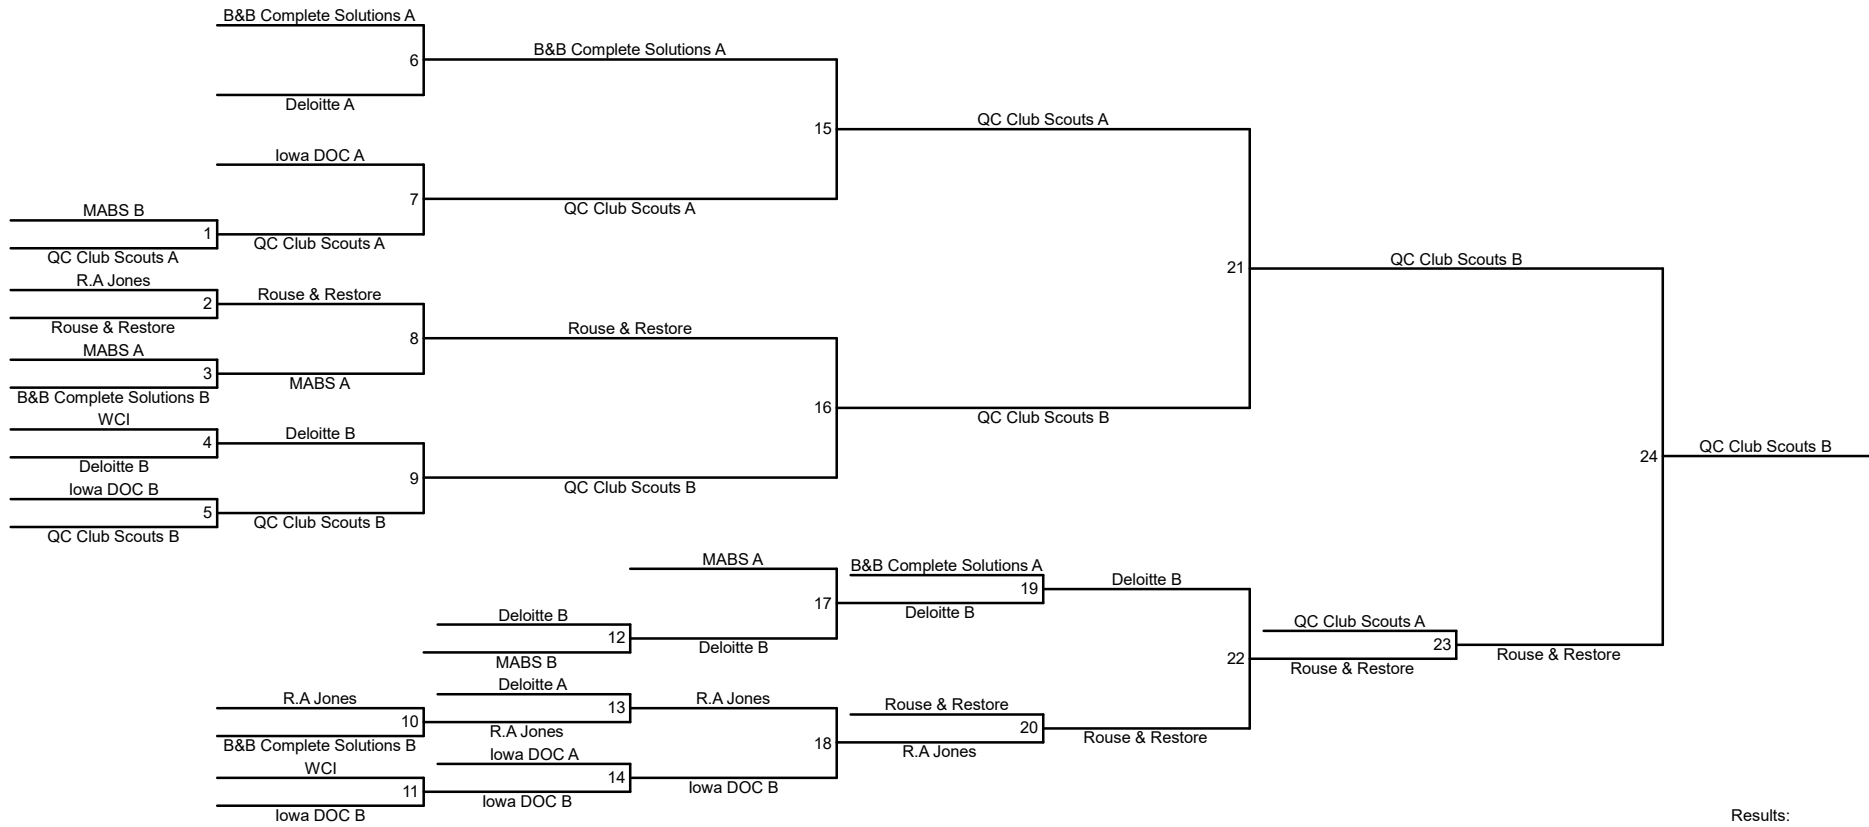

Division 2 Men:
 Date: Saturday, May 30, 2026
 Check In By 8:10AM | Games Begin: 8:30AM
 Location: Mel McKay Park
 9009 Ridgewood Rd
 Rock Island, IL 61201

Results:
 1st - QCBT/QCRh - 550pts
 2nd - Von Maur - 450pts
 3rd - Iowa American Water - 350pts
 4th - IMEG Corp - 250pts
 5th - Royal Neighbors of America - 100pts
 6th - Metropolitan Airport Authority - 100pts

Division 2 Coed:
 Date: Saturday, May 30, 2026
 Check In By 8:10AM | Games Begin: 8:30AM
 Location: Mel McKay Park
 9009 Ridgewood Rd
 Rock Island, IL 61201

PRESENTED BY **Wellmark**

Results:
 1st - QC Club Scouts B - 550pts
 2nd - Streamline Architects - 450pts
 3rd - QC Club Scouts A - 350pts
 4th - Iowa DOC B - 250pts
 5th - MABS A - 100pts
 6th - MABS B - 100pts

Division 3 Women:
 Date: Sunday, May 31, 2026
 Check In By 8:10AM | Games Begin: 8:30AM
 Location: Riverside Park
 3300 5th Ave
 Moline, IL 61265

PRESENTED BY Wellmark 

Results:
 1st - QC Club Scouts B - 550pts
 2nd - Rouse & Restore - 450pts
 3rd - QC Club Scouts A - 350pts
 4th - Deloitte B- 250pts
 5th - B&B Complete Solutions- 100pts
 6th - R.A Jones- 100pts