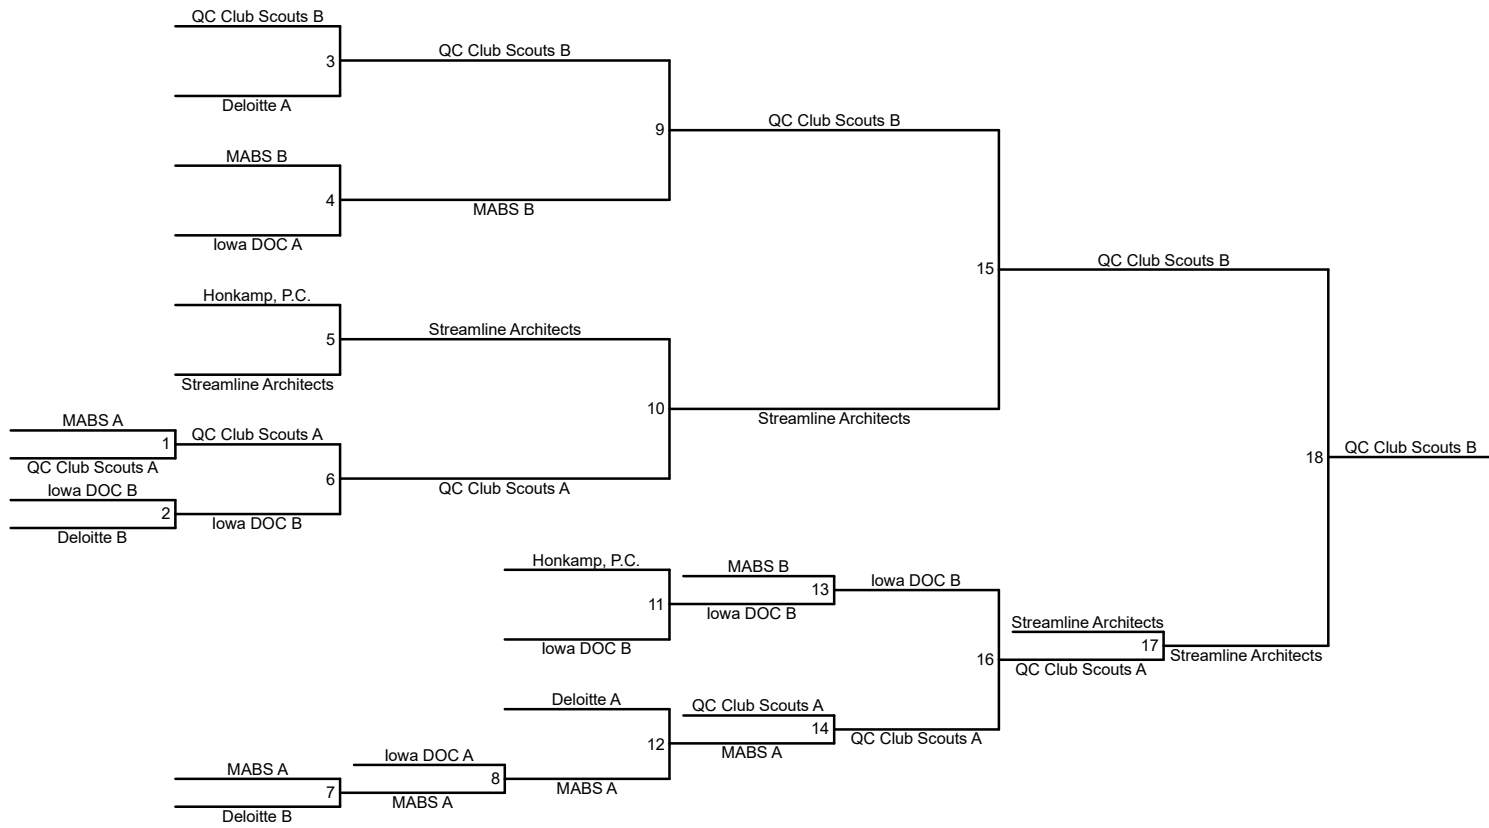

Division 2 Men:
 Date: Saturday, May 30, 2026
 Check In By 8:10AM | Games Begin: 8:30AM
 Location: Mel McKay Park
 9009 Ridgewood Rd
 Rock Island, IL 61201

Results:
 1st - QCBT/QCRh - 550pts
 2nd - Von Maur - 450pts
 3rd - Iowa American Water - 350pts
 4th - IMEG Corp - 250pts
 5th - Royal Neighbors of America - 100pts
 6th - Metropolitan Airport Authority - 100pts

Division 2 Coed:
 Date: Saturday, May 30, 2026
 Check In By 8:10AM | Games Begin: 8:30AM
 Location: Mel McKay Park
 9009 Ridgewood Rd
 Rock Island, IL 61201

PRESENTED BY **Wellmark**

Results:
 1st - QC Club Scouts B - 550pts
 2nd - Streamline Architects - 450pts
 3rd - QC Club Scouts A - 350pts
 4th - Iowa DOC B - 250pts
 5th - MABS A - 100pts
 6th - MABS B - 100pts