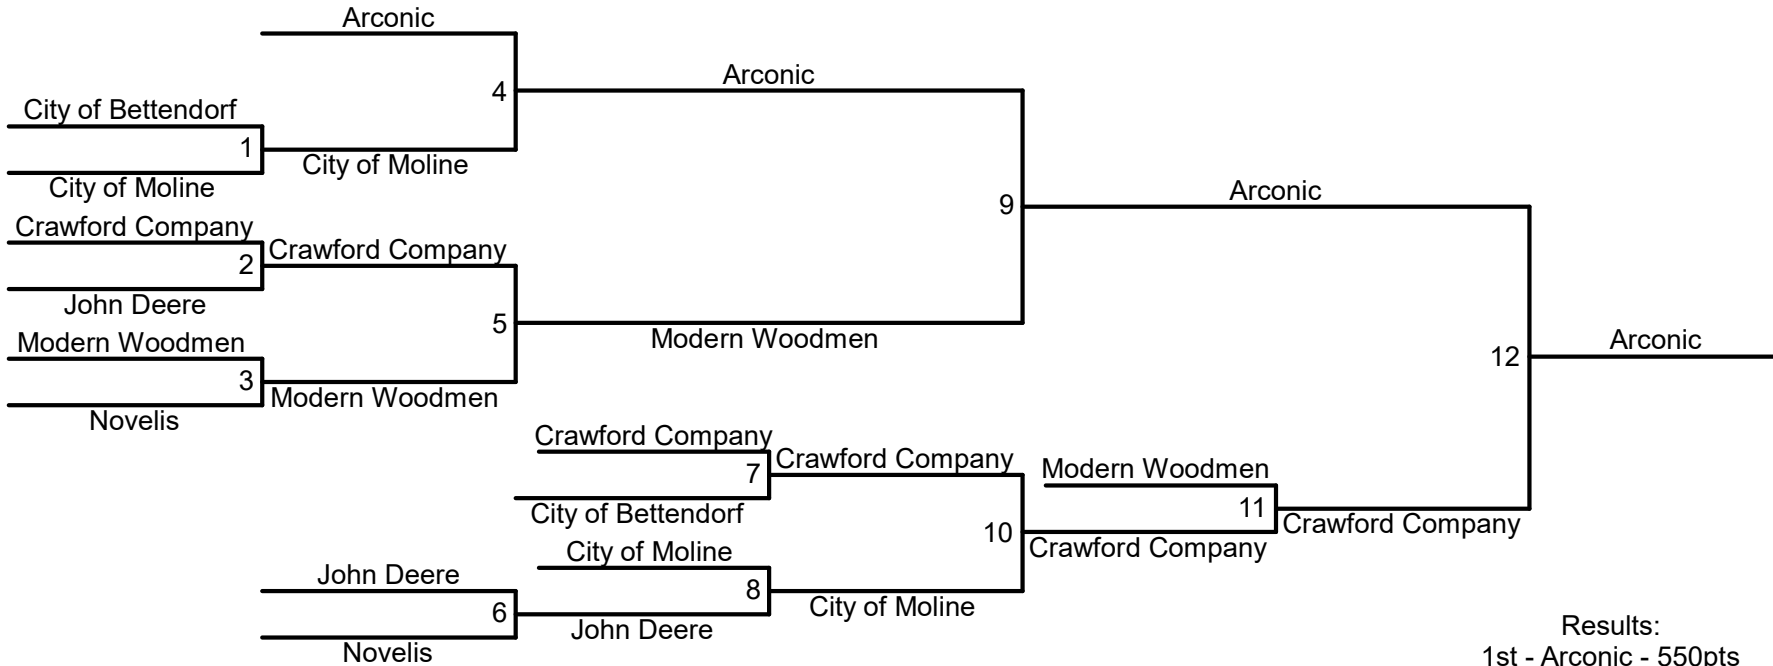

Results:
1st - Arconic - 550pts
2nd - Crawford Company - 450pts
3rd - Modern Woodmen - 350pts
4th - City of Moline - 250pts
5th - John Deere - 100pts
6th - City of Bettendorf - 100pts

Division 1 Coed:
Date: Saturday, May 30, 2026
Check In By 8:10AM | Games Begin: 8:30AM
Location: Riverside Park
3300 5th Ave
Moline, IL 61265