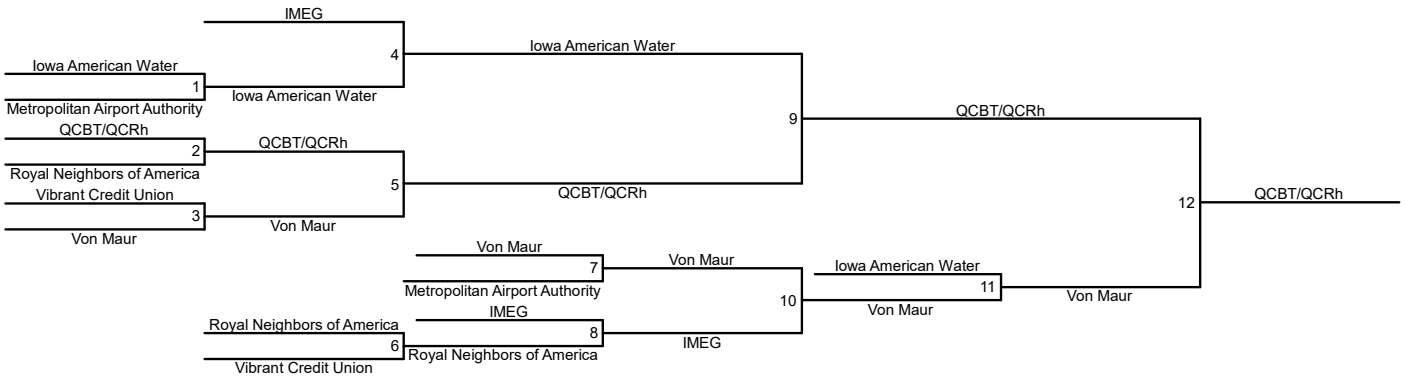

Division 2 Women:
 Date: Saturday, May 30, 2026
 Check In By 8:10AM | Games Begin: 8:30AM
 Location: Mel McKay Park
 9009 Ridgewood Rd
 Rock Island, IL 61201

PRESENTED BY **Wellmark**

- Results:
- 1st - Lincoln Electric Automation A - 550pts
 - 2nd - IMEG Corp A - 450pts
 - 3rd - Lincoln Electric Automation B - 350pts
 - 4th - Tri-City Group - 250pts
 - 5th - IMEG Corp B - 100pts
 - 6th - Von Maur B - 100pts

Division 2 Men:
 Date: Saturday, May 30, 2026
 Check In By 8:10AM | Games Begin: 8:30AM
 Location: Mel McKay Park
 9009 Ridgewood Rd
 Rock Island, IL 61201

Results:
 1st - QCBT/QCRh - 550pts
 2nd - Von Maur - 450pts
 3rd - Iowa American Water - 350pts
 4th - IMEG Corp - 250pts
 5th - Royal Neighbors of America - 100pts
 6th - Metropolitan Airport Authority - 100pts

Division 3 Coed:
 Date: Sunday, May 31, 2026
 Check In By 8:10AM | Games Begin: 8:30AM
 Location: Riverside Park
 3300 5th Ave
 Moline, IL 61265

PRESENTED BY Wellmark.