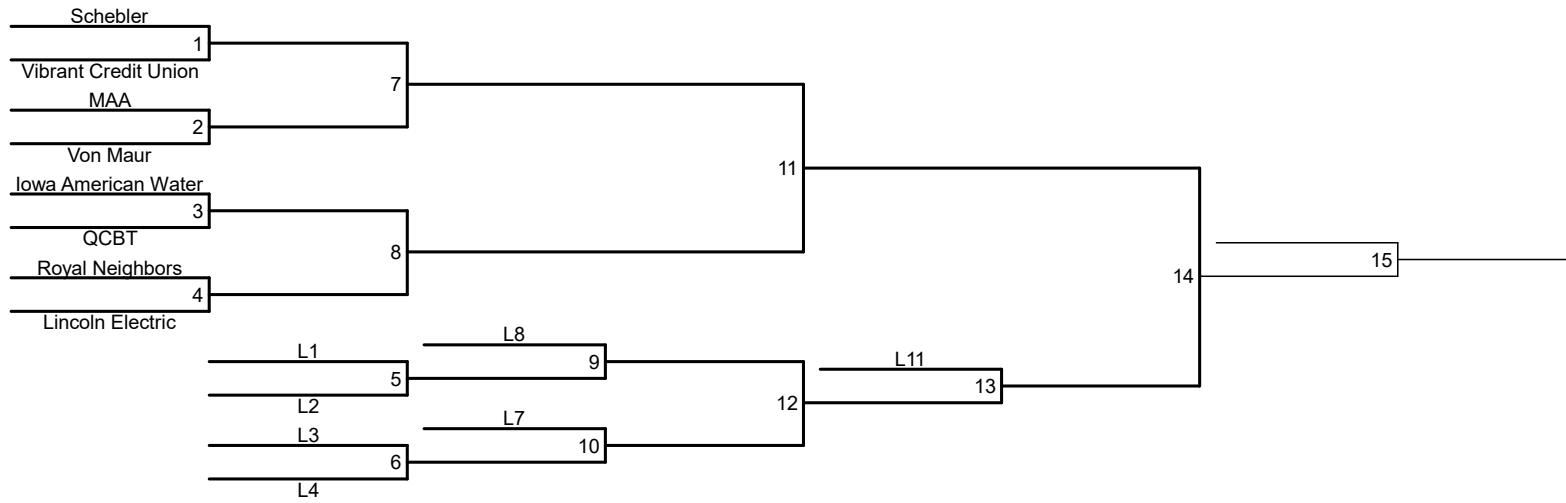

Division 1 Dodgeball Bracket
 Thursday, July 9th
 Check In By 5:40pm | Games Begin 6:00pm
 Bettendorf Community Center
 2204 Grant St
 Bettendorf, IA 52722

PRESENTED BY Wellmark

Division 2 Dodgeball Bracket
 Tuesday, July 7th
 Check In By 5:40pm | Games Begin 6:00pm
 Bettendorf Community Center
 2204 Grant St
 Bettendorf, IA 52722

PRESENTED BY Wellmark.

Division 3 Dodgeball Bracket
 Wednesday, July 8th
 Check In By 5:40pm | Games Begin 6:00pm
 Bettendorf Community Center
 2204 Grant St
 Bettendorf, IA 52722

PRESENTED BY **Wellmark.** 