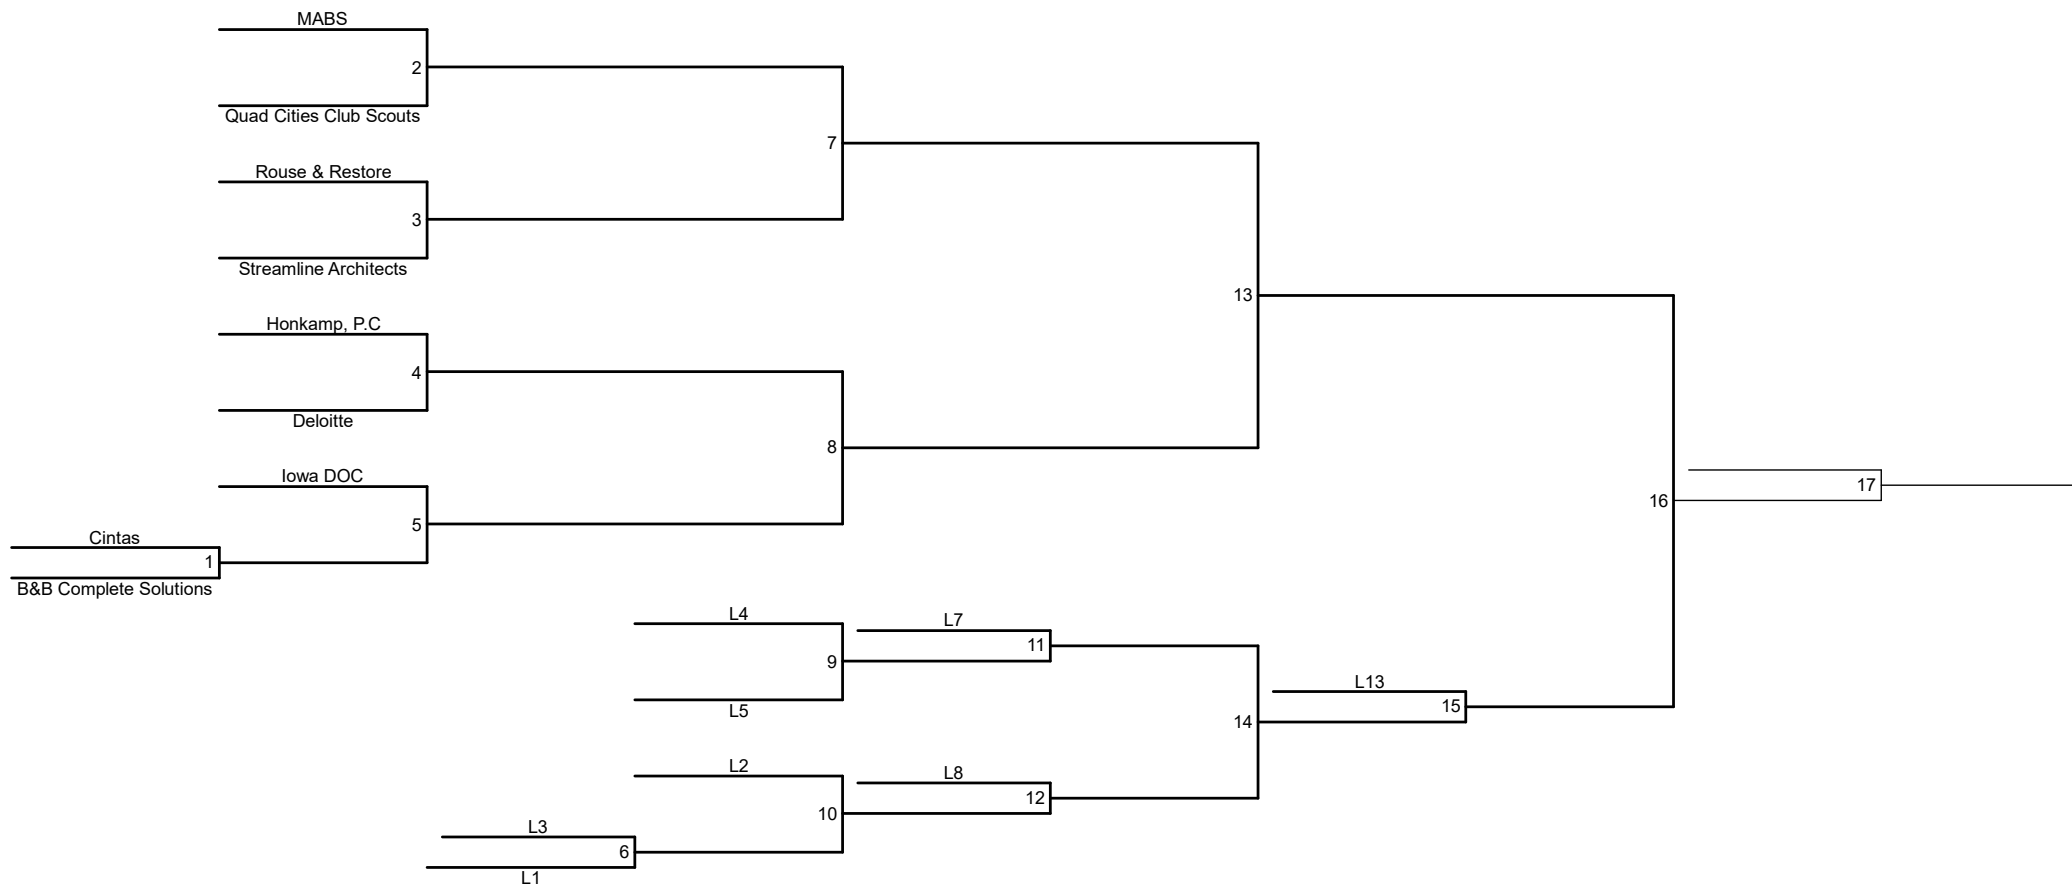

Division 1 Dodgeball Bracket
 Thursday, July 9th
 Check In By 5:40pm | Games Begin 6:00pm
 Bettendorf Community Center
 2204 Grant St
 Bettendorf, IA 52722

PRESENTED BY Wellmark

Division 2 Dodgeball Bracket
 Tuesday, July 7th
 Check In By 5:40pm | Games Begin 6:00pm
 Bettendorf Community Center
 2204 Grant St
 Bettendorf, IA 52722

PRESENTED BY Wellmark.

Division 3 Dodgeball Bracket
 Wednesday, July 8th
 Check In By 5:40pm | Games Begin 6:00pm
 Bettendorf Community Center
 2204 Grant St
 Bettendorf, IA 52722

PRESENTED BY **Wellmark.** 