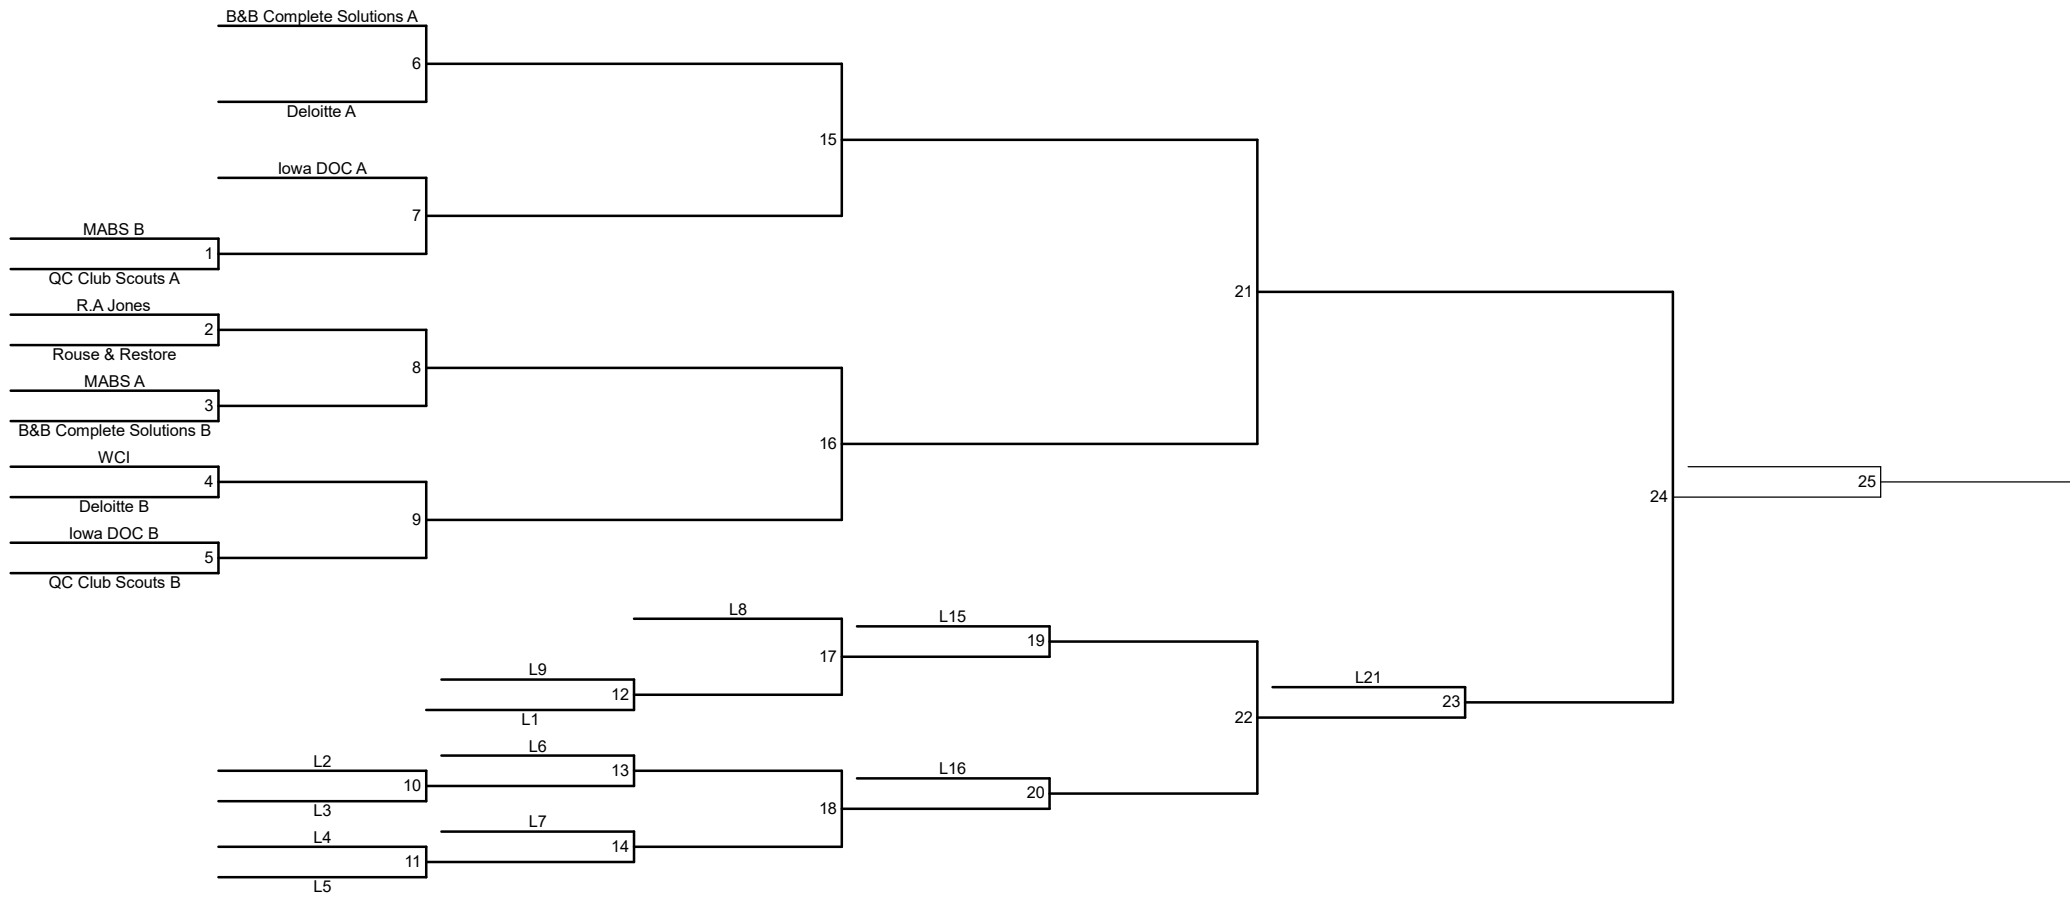

Division 2 Men:
 Date: Saturday, May 30, 2026
 Check In By 8:10AM | Games Begin: 8:30AM
 Location: Mel McKay Park
 9009 Ridgewood Rd
 Rock Island, IL 61201

PRESENTED BY Wellmark.

Division 2 Women:
 Date: Saturday, May 30, 2026
 Check In By 8:10AM | Games Begin: 8:30AM
 Location: Mel McKay Park
 9009 Ridgewood Rd
 Rock Island, IL 61201

PRESENTED BY Wellmark

Division 3 Coed:
 Date: Sunday, May 31, 2026
 Check In By 8:10AM | Games Begin: 8:30AM
 Location: Riverside Park
 3300 5th Ave
 Moline, IL 61265

PRESENTED BY **Wellmark.**

Division 3 Men:
 Date: Sunday, May 31, 2026
 Check In By 8:10AM | Games Begin: 8:30AM
 Location: Riverside Park
 3300 5th Ave
 Moline, IL 61265

PRESENTED BY **Wellmark**

Division 3 Women:
 Date: Sunday, May 31, 2026
 Check In By 8:10AM | Games Begin: 8:30AM
 Location: Riverside Park
 3300 5th Ave
 Moline, IL 61265

PRESENTED BY **Wellmark.**