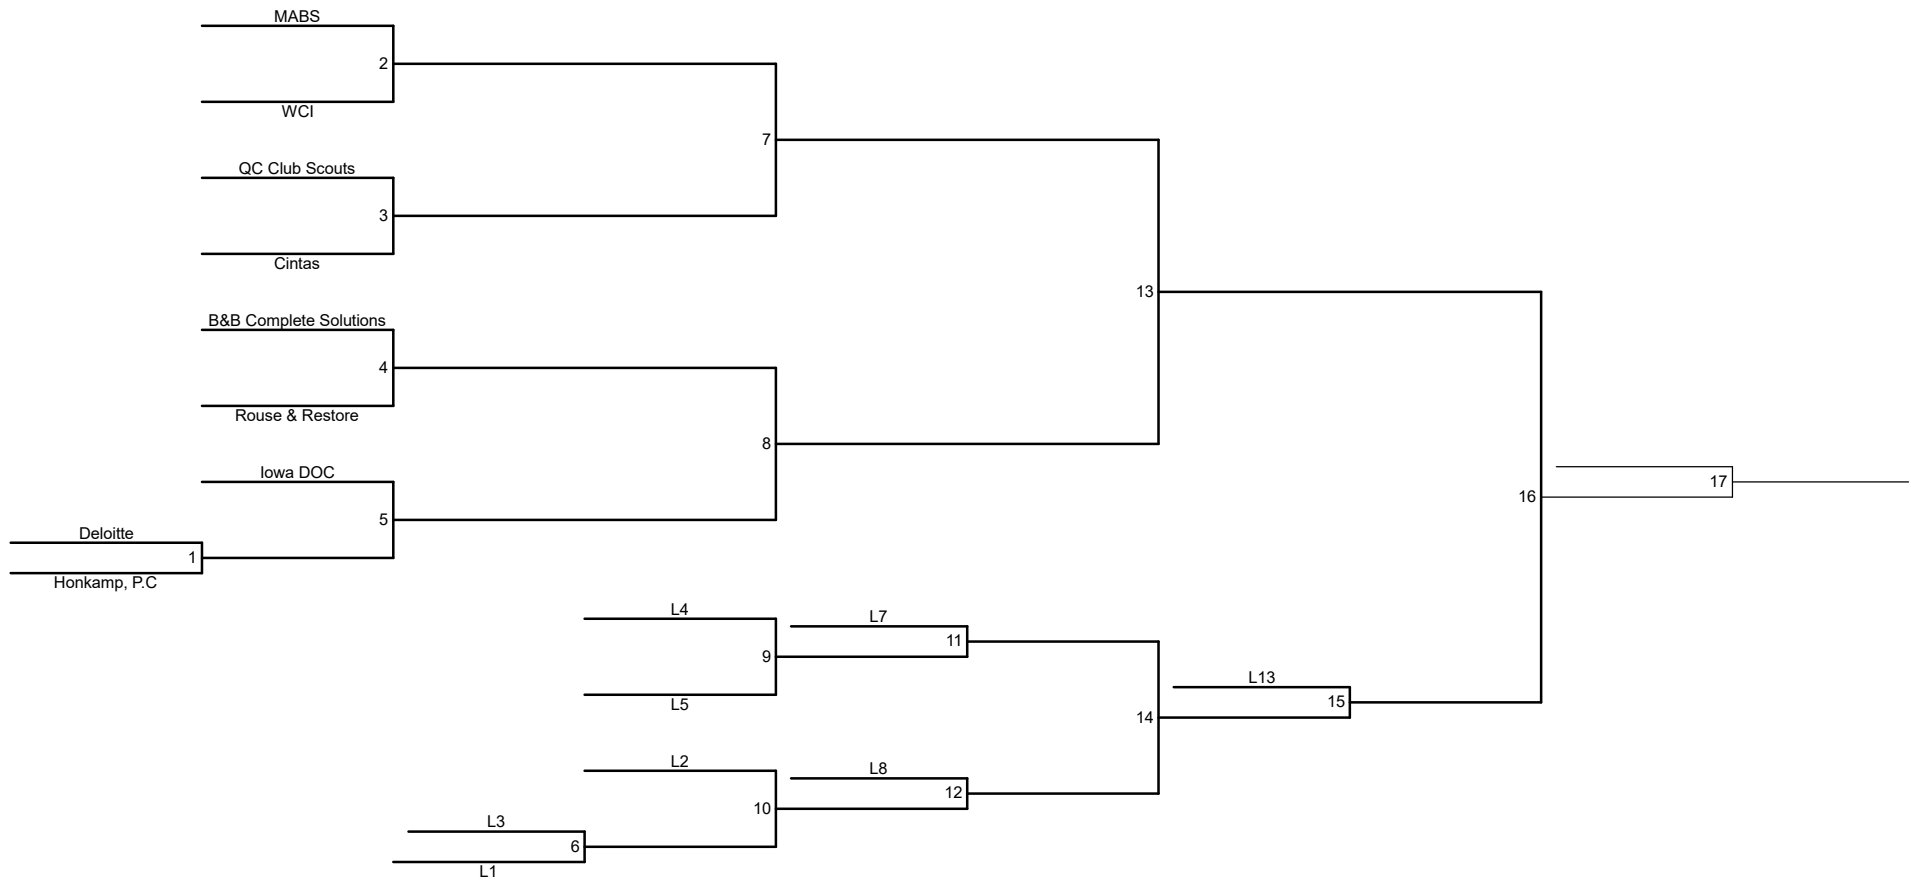

Division 2 Men:
 Date: Saturday, May 30, 2026
 Check In By 8:10AM | Games Begin: 8:30AM
 Location: Mel McKay Park
 9009 Ridgewood Rd
 Rock Island, IL 61201

PRESENTED BY Wellmark.

Division 2 Women:
 Date: Saturday, May 30, 2026
 Check In By 8:10AM | Games Begin: 8:30AM
 Location: Mel McKay Park
 9009 Ridgewood Rd
 Rock Island, IL 61201

PRESENTED BY Wellmark

Division 3 Coed:
 Date: Sunday, May 31, 2026
 Check In By 8:10AM | Games Begin: 8:30AM
 Location: Riverside Park
 3300 5th Ave
 Moline, IL 61265

PRESENTED BY **Wellmark.**

Division 3 Men:
 Date: Sunday, May 31, 2026
 Check In By 8:10AM | Games Begin: 8:30AM
 Location: Riverside Park
 3300 5th Ave
 Moline, IL 61265

PRESENTED BY **Wellmark**

Division 3 Women:
 Date: Sunday, May 31, 2026
 Check In By 8:10AM | Games Begin: 8:30AM
 Location: Riverside Park
 3300 5th Ave
 Moline, IL 61265

PRESENTED BY **Wellmark.**