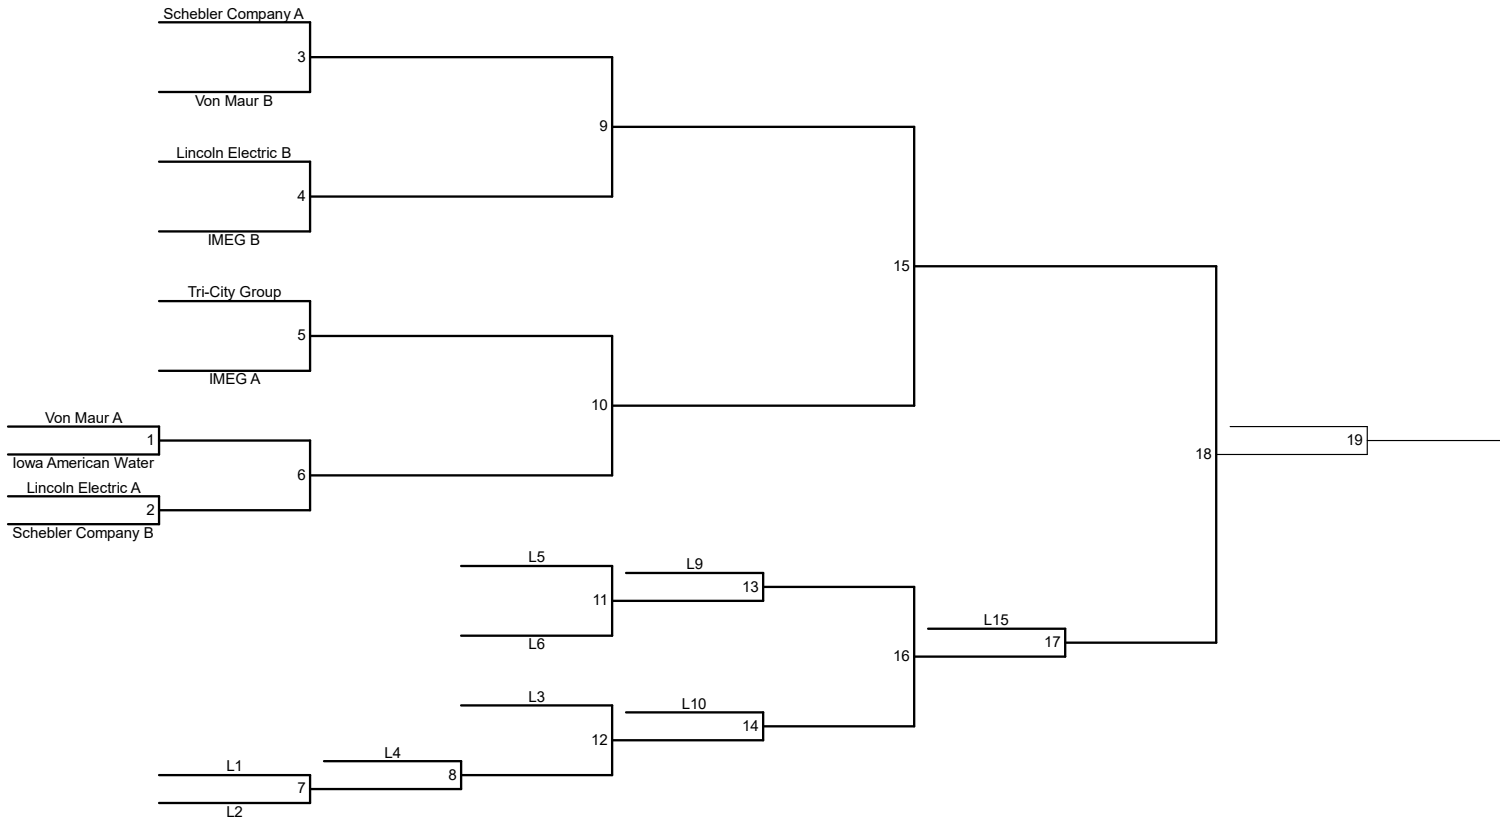

Division 1 Coed:
 Date: Saturday, May 30, 2026
 Check In By 8:10AM | Games Begin: 8:30AM
 Location: Riverside Park
 3300 5th Ave
 Moline, IL 61265

PRESENTED BY **Wellmark.**

Division 1 Men:
 Date: Saturday, May 30, 2026
 Check In By 8:10AM | Games Begin: 8:30AM
 Location: Riverside Park
 3300 5th Ave
 Moline, IL 61265

PRESENTED BY Wellmark.

Division 1 Women:
 Date: Saturday, May 30, 2026
 Check In By 8:10AM | Games Begin: 8:30AM
 Location: Riverside Park
 3300 5th Ave
 Moline, IL 61265

PRESENTED BY Wellmark

Division 2 Coed:
 Date: Saturday, May 30, 2026
 Check In By 8:10AM | Games Begin: 8:30AM
 Location: Mel McKay Park
 9009 Ridgewood Rd
 Rock Island, IL 61201

Division 2 Men:
 Date: Saturday, May 30, 2026
 Check In By 8:10AM | Games Begin: 8:30AM
 Location: Mel McKay Park
 9009 Ridgewood Rd
 Rock Island, IL 61201

PRESENTED BY Wellmark.

Division 2 Women:
 Date: Saturday, May 30, 2026
 Check In By 8:10AM | Games Begin: 8:30AM
 Location: Mel McKay Park
 9009 Ridgewood Rd
 Rock Island, IL 61201