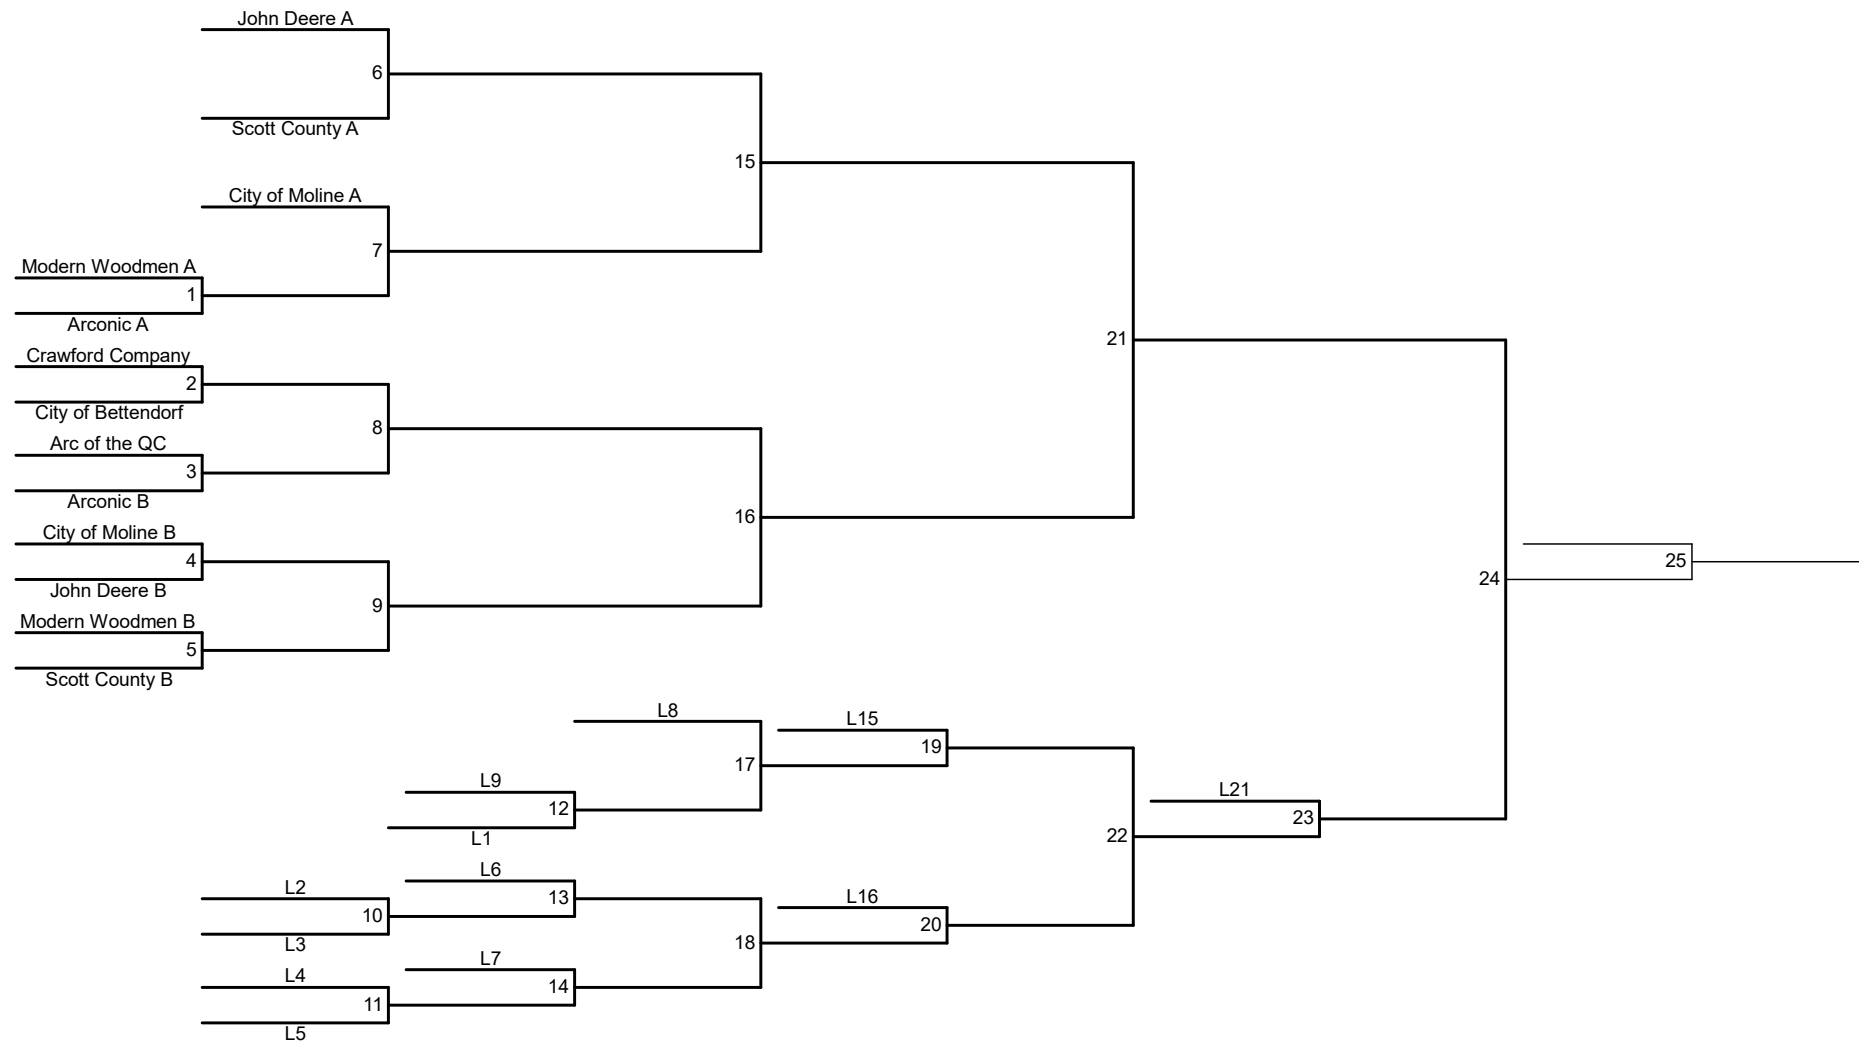

Division 1 Coed:
 Date: Saturday, May 30, 2026
 Check In By 8:10AM | Games Begin: 8:30AM
 Location: Riverside Park
 3300 5th Ave
 Moline, IL 61265

PRESENTED BY **Wellmark.**

Division 1 Men:
 Date: Saturday, May 30, 2026
 Check In By 8:10AM | Games Begin: 8:30AM
 Location: Riverside Park
 3300 5th Ave
 Moline, IL 61265

PRESENTED BY Wellmark.

Division 1 Women:
 Date: Saturday, May 30, 2026
 Check In By 8:10AM | Games Begin: 8:30AM
 Location: Riverside Park
 3300 5th Ave
 Moline, IL 61265

PRESENTED BY Wellmark

Division 2 Coed:
 Date: Saturday, May 30, 2026
 Check In By 8:10AM | Games Begin: 8:30AM
 Location: Mel McKay Park
 9009 Ridgewood Rd
 Rock Island, IL 61201

Division 2 Men:
 Date: Saturday, May 30, 2026
 Check In By 8:10AM | Games Begin: 8:30AM
 Location: Mel McKay Park
 9009 Ridgewood Rd
 Rock Island, IL 61201

PRESENTED BY Wellmark.

Division 2 Women:
 Date: Saturday, May 30, 2026
 Check In By 8:10AM | Games Begin: 8:30AM
 Location: Mel McKay Park
 9009 Ridgewood Rd
 Rock Island, IL 61201

PRESENTED BY **Wellmark**

Division 3 Women:
 Date: Sunday, May 31, 2026
 Check In By 8:10AM | Games Begin: 8:30AM
 Location: Riverside Park
 3300 5th Ave
 Moline, IL 61265

PRESENTED BY **Wellmark.**