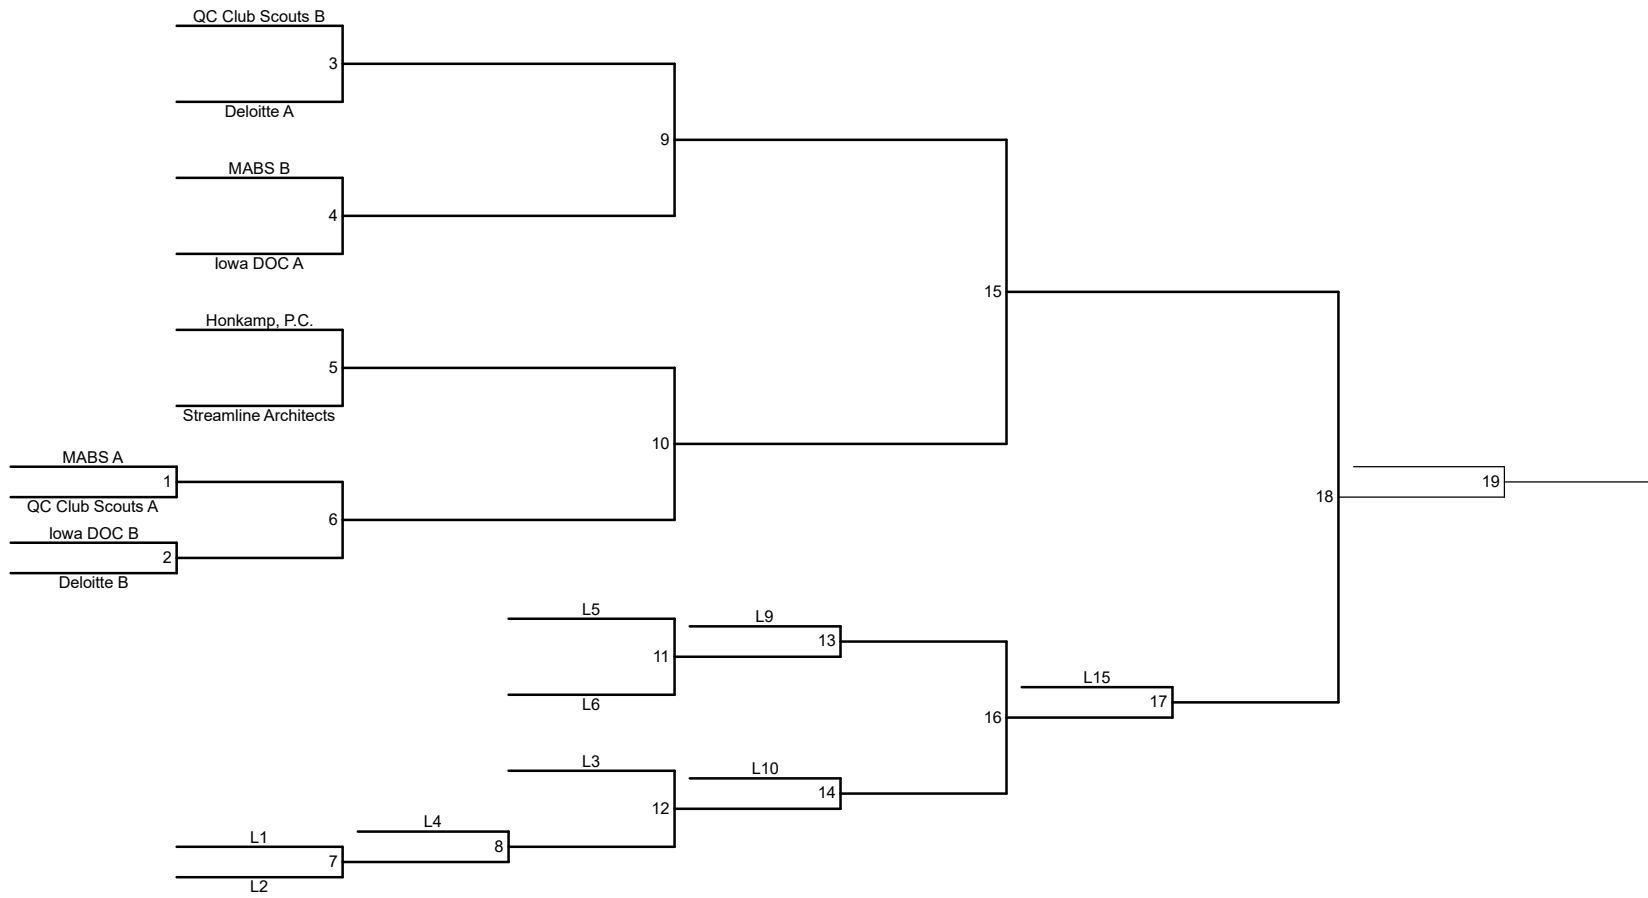

Division 2 Men:
 Date: Saturday, May 30, 2026
 Check In By 8:10AM | Games Begin: 8:30AM
 Location: Mel McKay Park
 9009 Ridgewood Rd
 Rock Island, IL 61201

PRESENTED BY Wellmark.

Division 2 Women:
 Date: Saturday, May 30, 2026
 Check In By 8:10AM | Games Begin: 8:30AM
 Location: Mel McKay Park
 9009 Ridgewood Rd
 Rock Island, IL 61201

PRESENTED BY Wellmark

Division 3 Coed:
 Date: Sunday, May 31, 2026
 Check In By 8:10AM | Games Begin: 8:30AM
 Location: Riverside Park
 3300 5th Ave
 Moline, IL 61265

PRESENTED BY **Wellmark.**

Division 3 Men:
 Date: Sunday, May 31, 2026
 Check In By 8:10AM | Games Begin: 8:30AM
 Location: Riverside Park
 3300 5th Ave
 Moline, IL 61265

PRESENTED BY **Wellmark**

Division 3 Women:
 Date: Sunday, May 31, 2026
 Check In By 8:10AM | Games Begin: 8:30AM
 Location: Riverside Park
 3300 5th Ave
 Moline, IL 61265

PRESENTED BY **Wellmark.**