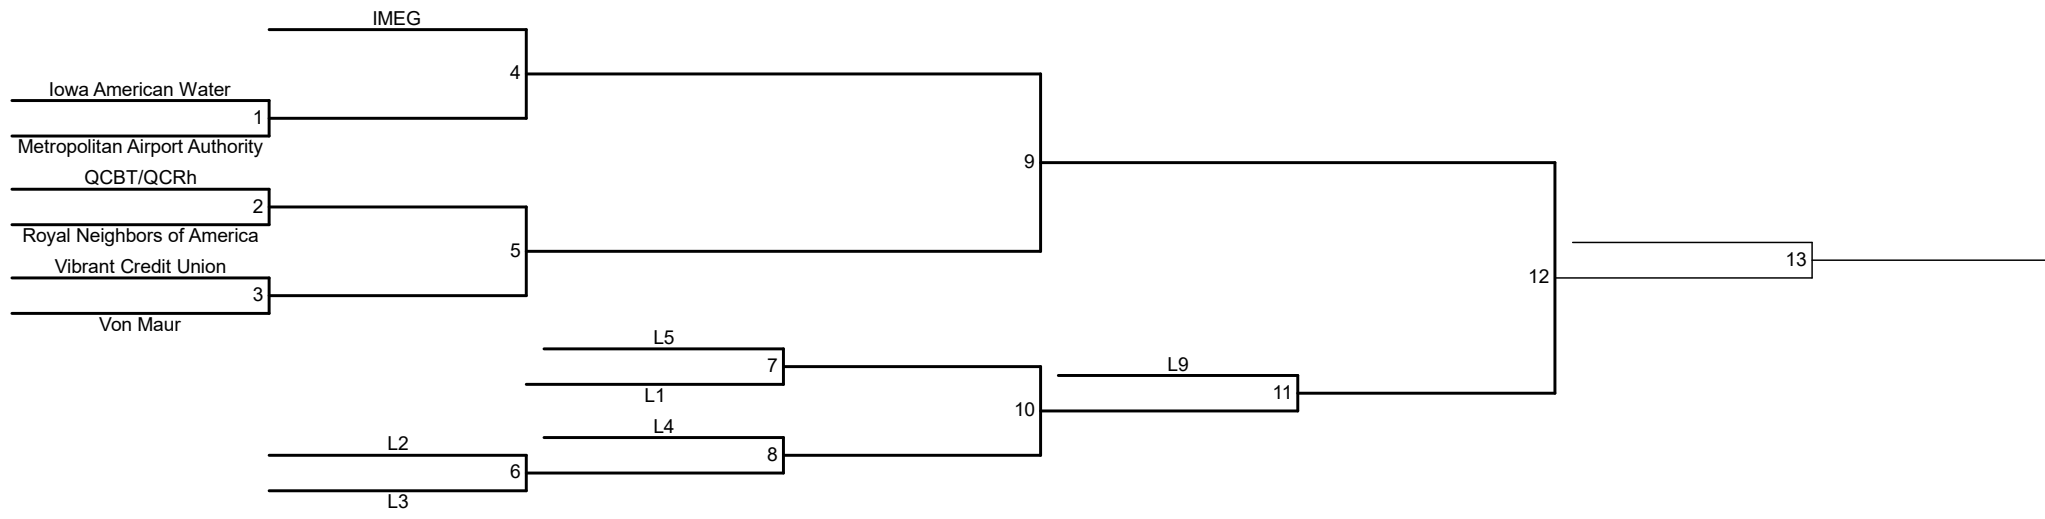

Division 2 Coed:
Date: Saturday, May 30, 2026
Check In By 8:10AM | Games Begin: 8:30AM
Location: Mel McKay Park
9009 Ridgewood Rd
Rock Island, IL 61201