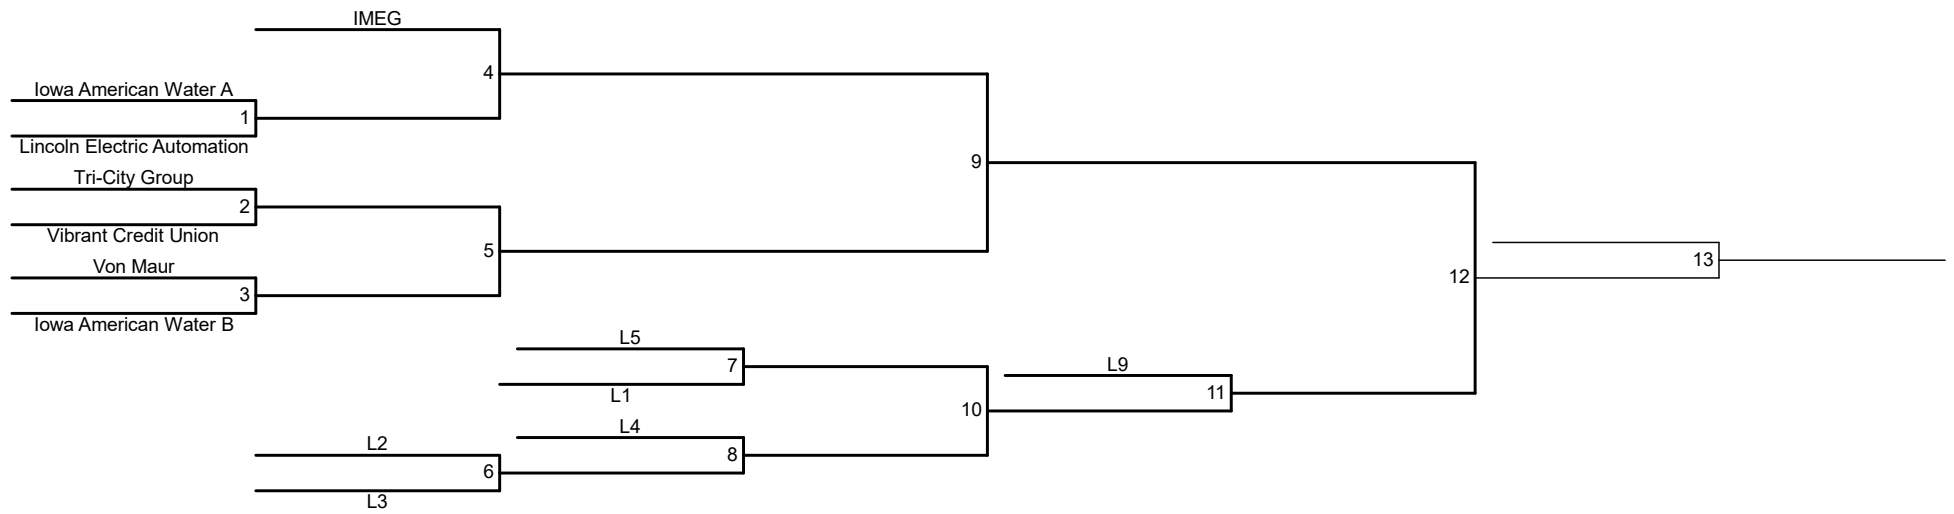

PRESENTED BY Wellmark.

Division 1 Women:
 Date: Saturday, May 30, 2026
 Check In By 8:10AM | Games Begin: 8:30AM
 Location: Riverside Park
 3300 5th Ave
 Moline, IL 61265

PRESENTED BY Wellmark

Division 2 Coed:
 Date: Saturday, May 30, 2026
 Check In By 8:10AM | Games Begin: 8:30AM
 Location: Mel McKay Park
 9009 Ridgewood Rd
 Rock Island, IL 61201

Division 2 Men:
 Date: Saturday, May 30, 2026
 Check In By 8:10AM | Games Begin: 8:30AM
 Location: Mel McKay Park
 9009 Ridgewood Rd
 Rock Island, IL 61201

PRESENTED BY Wellmark.

Division 2 Women:
 Date: Saturday, May 30, 2026
 Check In By 8:10AM | Games Begin: 8:30AM
 Location: Mel McKay Park
 9009 Ridgewood Rd
 Rock Island, IL 61201

PRESENTED BY Wellmark

Division 3 Coed:
 Date: Sunday, May 31, 2026
 Check In By 8:10AM | Games Begin: 8:30AM
 Location: Riverside Park
 3300 5th Ave
 Moline, IL 61265

PRESENTED BY **Wellmark.**

Division 3 Men:
 Date: Sunday, May 31, 2026
 Check In By 8:10AM | Games Begin: 8:30AM
 Location: Riverside Park
 3300 5th Ave
 Moline, IL 61265

PRESENTED BY **Wellmark**

Division 3 Women:
 Date: Sunday, May 31, 2026
 Check In By 8:10AM | Games Begin: 8:30AM
 Location: Riverside Park
 3300 5th Ave
 Moline, IL 61265

PRESENTED BY **Wellmark.**