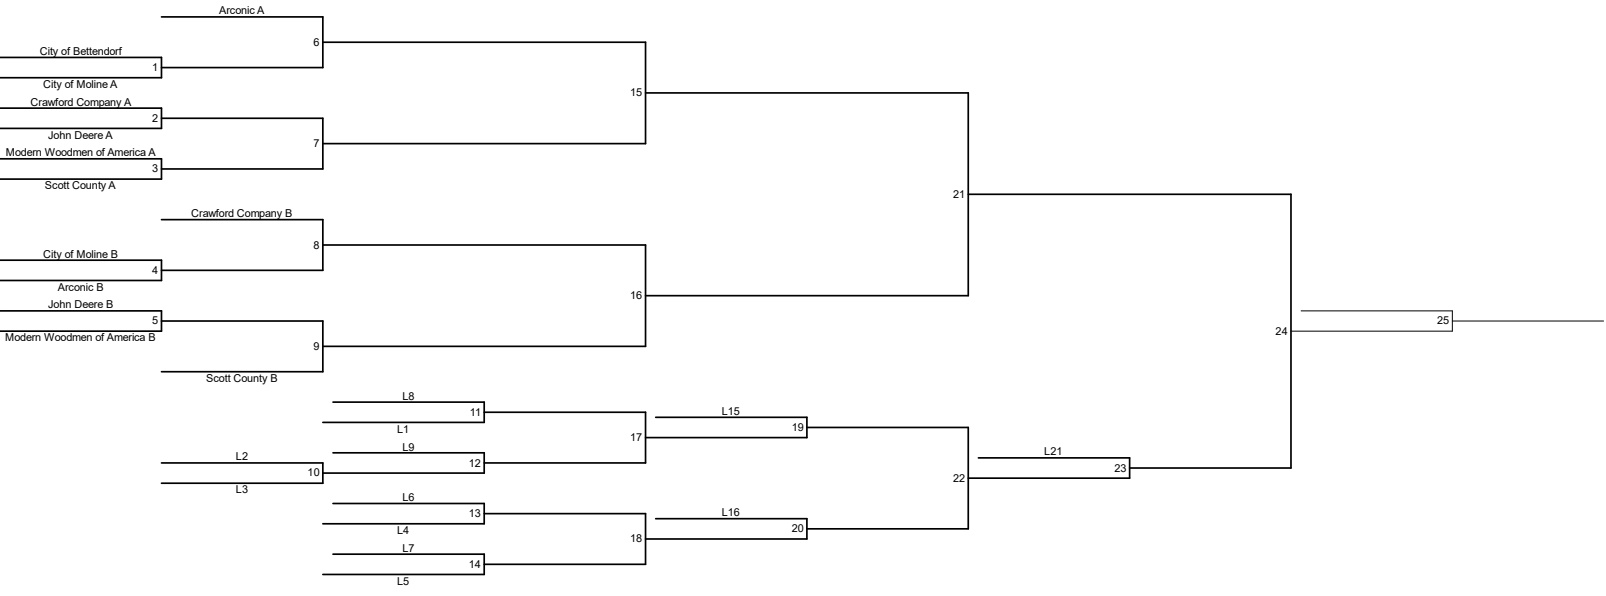

Division 1 Coed:
 Date: Saturday, May 30, 2026
 Check In By 8:10AM | Games Begin: 8:30AM
 Location: Riverside Park
 3300 5th Ave
 Moline, IL 61265

PRESENTED BY **Wellmark.**

Division 1 Men:
 Date: Saturday, May 30, 2026
 Check In By 8:10AM | Games Begin: 8:30AM
 Location: Riverside Park
 3300 5th Ave
 Moline, IL 61265

PRESENTED BY Wellmark.

Division 1 Women:
 Date: Saturday, May 30, 2026
 Check In By 8:10AM | Games Begin: 8:30AM
 Location: Riverside Park
 3300 5th Ave
 Moline, IL 61265

PRESENTED BY Wellmark

Division 2 Coed:
 Date: Saturday, May 30, 2026
 Check In By 8:10AM | Games Begin: 8:30AM
 Location: Mel McKay Park
 9009 Ridgewood Rd
 Rock Island, IL 61201

Division 2 Men:
 Date: Saturday, May 30, 2026
 Check In By 8:10AM | Games Begin: 8:30AM
 Location: Mel McKay Park
 9009 Ridgewood Rd
 Rock Island, IL 61201

PRESENTED BY Wellmark.

Division 2 Women:
 Date: Saturday, May 30, 2026
 Check In By 8:10AM | Games Begin: 8:30AM
 Location: Mel McKay Park
 9009 Ridgewood Rd
 Rock Island, IL 61201

PRESENTED BY **Wellmark**

Division 3 Women:
 Date: Sunday, May 31, 2026
 Check In By 8:10AM | Games Begin: 8:30AM
 Location: Riverside Park
 3300 5th Ave
 Moline, IL 61265

PRESENTED BY **Wellmark.**